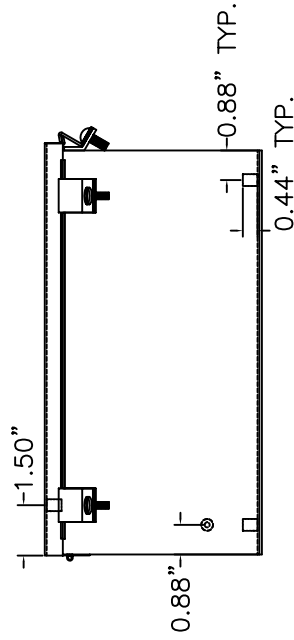

**Industry Standards:**

- NEMA 4X
- CSA Type 4X
- UL Type 4X

**Approval:**

- CSA NRTL/C approved
- UL approved

THE SUB PLATE IS SUPPORTED INSIDE THE ENCLOSURE USING 4 WELD NUTS. NO SUB PLATE IS AVAILABLE FOR THE JH4SL-040403.

PIANO STYLE HINGE WITH REMOVABLE 0.91" DIA. PIN

NOTE 1: ALL WELD NUTS ARE SUPPLIED WITH 10-32 SCREWS AND WASHERS

0.25" X 0.75" GASKET INSIDE PERIMETER OF DOOR

SECTION Z-Z

REV	DESCRIPTION	DATE	APPVL
	<b>EDI</b>		
	NEMA 4X 316L SS JIC STYLE ENCLOSURE WITH HINGED DOOR		
	MODEL NUMBER SERIES JH4SL		