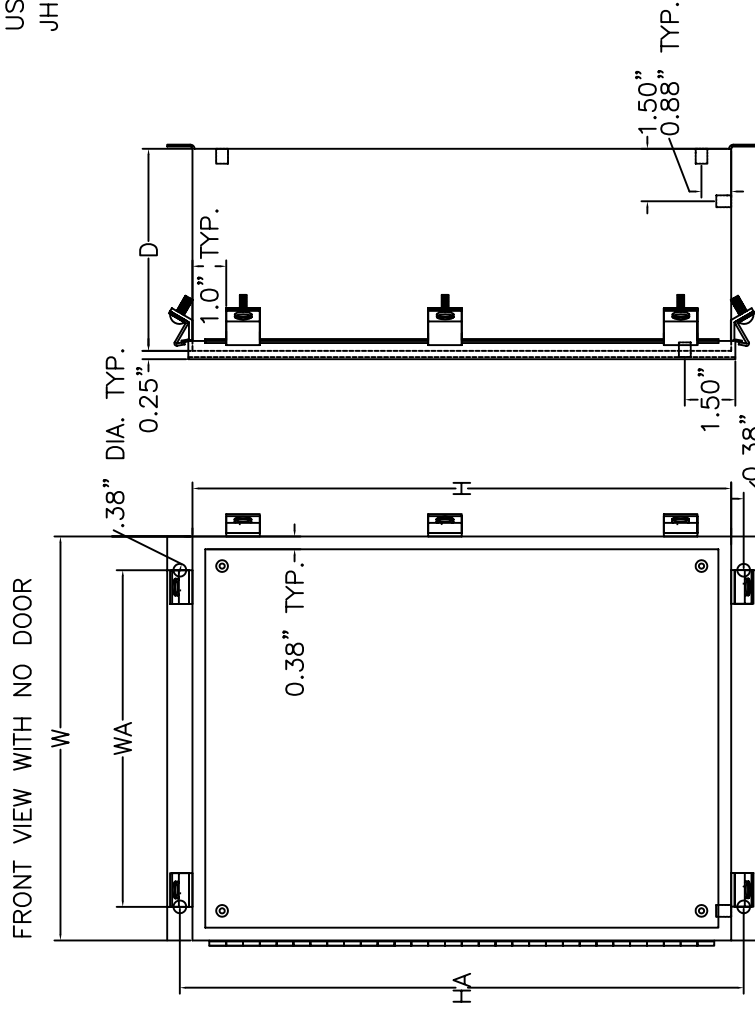

**Enclosure features:**

- Fabricated from 16 or 14 gauge 316L stainless steel with seam welds that are ground smooth
- Door is held closed with polished 316L stainless steel clamps
- Continuously hinged door allows for easy access to internal components
- Includes a removable 14 gauge steel sub plate
- Door gasket is seamless foam-in-place polyurethane
- Ground nuts are included on both the door and enclosure body
- Mounting feet are formed from enclosure body, reducing potential corrosion
- Enclosure exterior polished to a # 4 finish
- Sub plate is finished in a white polyester powder coating over a phosphated surface

**Industry Standards:**

- NEMA 4X
- CSA Type 4X
- UL Type 4X

**Approval:**

- CSA NRTL/C approved
- UL approved

THE SUB PLATE IS SUPPORTED INSIDE THE ENCLOSURE USING 4 WELD NUTS. NO SUB PLATE IS AVAILABLE FOR THE JH4SL-040403.

PIANO STYLE HINGE WITH REMOVABLE 0.91" DIA. PIN

NOTE 1: ALL WELD NUTS ARE SUPPLIED WITH 10-32 SCREWS AND WASHERS

0.25" X 0.75" GASKET INSIDE PERIMETER OF DOOR

SECTION Z-Z

REV	DESCRIPTION	DATE	APPVL
	<b>EDI</b>		
	NEMA 4X 316L SS JIC STYLE ENCLOSURE WITH HINGED DOOR		
	MODEL NUMBER SERIES JH4SL		