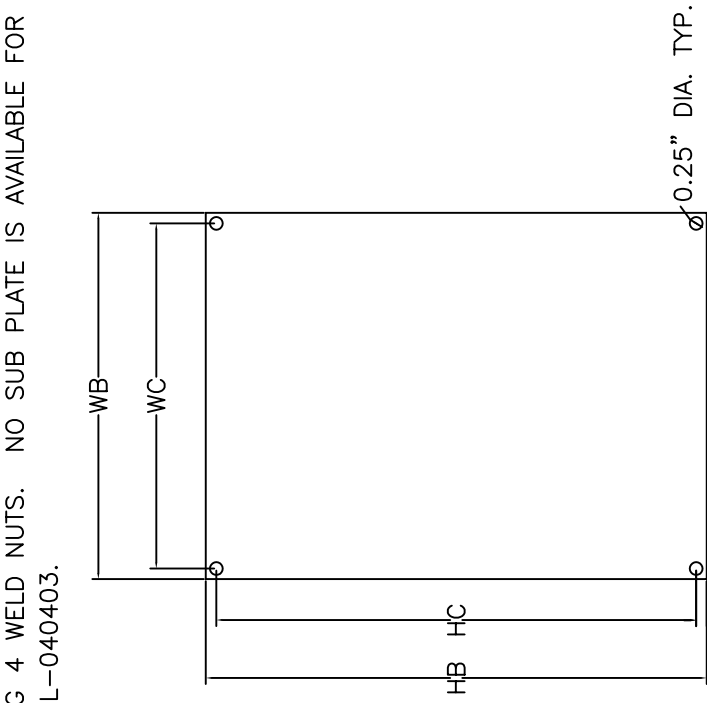

**Enclosure features:**

- Fabricated from 16 or 14 gauge 316L stainless steel with seam welds that are ground smooth
- Door is held closed with polished 316L stainless steel clamps
- Continuously hinged door allows for easy access to internal components
- Includes a removable 14 gauge steel sub plate
- Door gasket is seamless foam-in-place polyurethane
- Ground nuts are included on both the door and enclosure body
- Mounting feet are formed from enclosure body, reducing potential corrosion
- Enclosure exterior polished to a # 4 finish
- Sub plate is finished in a white polyester powder coating over a phosphated surface

**Industry Standards:**

- NEMA 4X
- CSA Type 4X
- UL Type 4X

**Approval:**

- CSA NRTL/C approved
- UL approved

THE SUB PLATE IS SUPPORTED INSIDE THE ENCLOSURE USING 4 WELD NUTS. NO SUB PLATE IS AVAILABLE FOR THE JH4SL-040403.

PIANO STYLE HINGE WITH REMOVABLE 0.91" DIA. PIN

NOTE 1: ALL WELD NUTS ARE SUPPLIED WITH 10-32 SCREWS AND WASHERS

0.25" X 0.75" GASKET INSIDE PERIMETER OF DOOR

SECTION Z-Z

REV	DESCRIPTION	DATE	APPVL
	<b>EDI</b>		
	NEMA 4X 316L SS JIC STYLE ENCLOSURE WITH HINGED DOOR		
	MODEL NUMBER SERIES JH4SL		