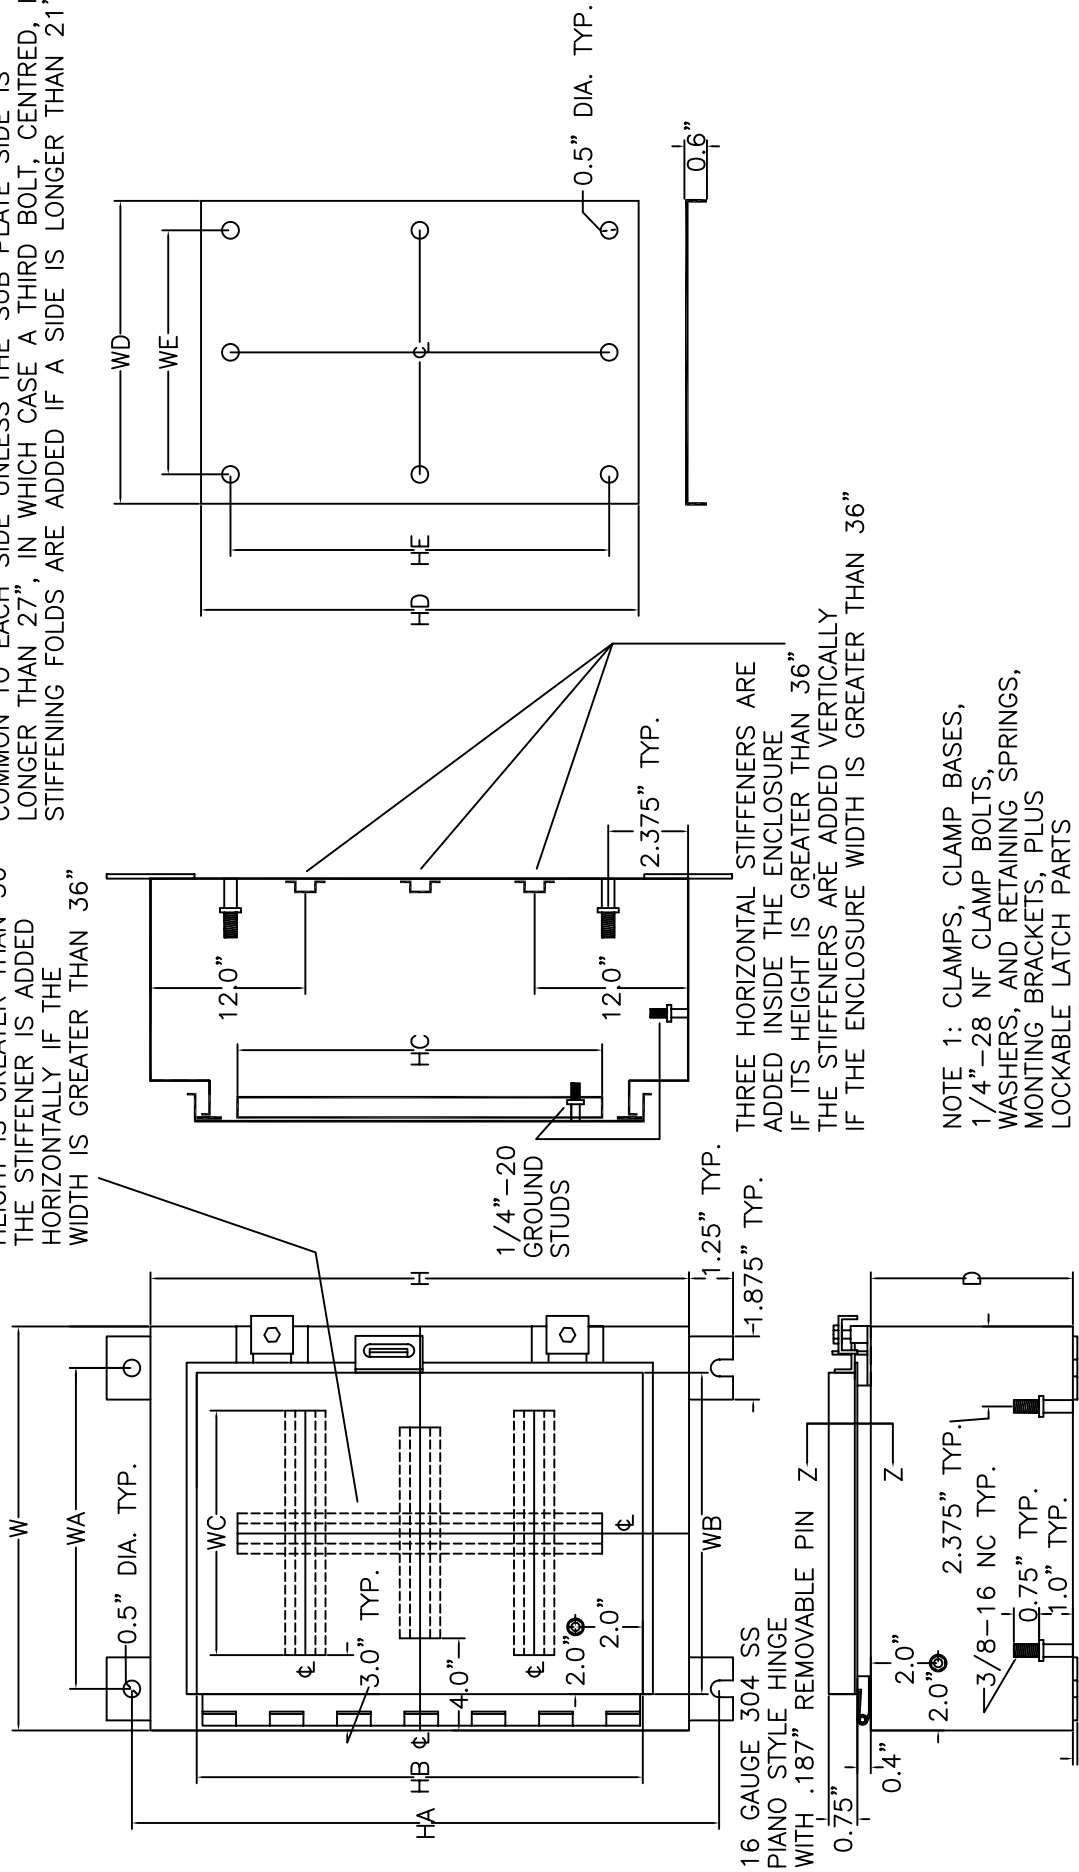

Enclosure features:

- Fabricated from 14 gauge steel with seam welds that are ground smooth, except padlocking hasps, door clamps and clamp bases, hinge, and mounting bracket components which are 304 stainless steel provide superior corrosion resistance on wear points
- Includes a removable 12 gauge steel sub plate
- Door gasket is seamless foam-in-place polyurethane
- Ground studs are included on both the door and enclosure body
- Enclosure is finished in ANSI-61 grey polyester powder coating over a phosphated surface
- Sub plate is finished in a white polyester powder coating over a phosphated surface

THE SUB PLATE IS SUPPORTED INSIDE THE ENCLOSURE USING STAND OFF BOLTS. TYPICALLY THERE ARE 2 BOLTS COMMON TO EACH SIDE UNLESS THE SUB PLATE SIDE IS LONGER THAN 27", IN WHICH CASE A THIRD BOLT, CENTRED, IS ADDED. STIFFENING FOLDS ARE ADDED IF A SIDE IS LONGER THAN 21".