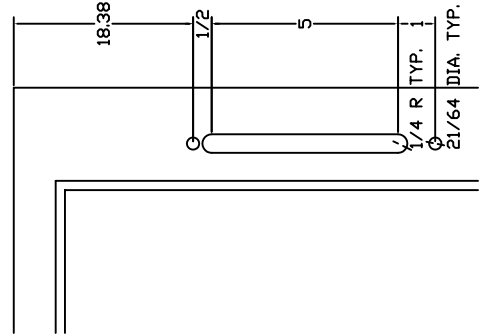

SPECIAL KNOCK OUT FOR 400A