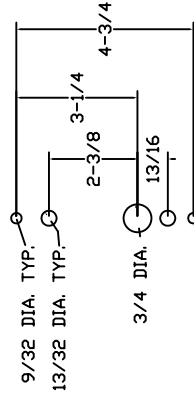

PANEL DEPTH	A
8"	3.84"
10"	6.75"
12"	9.50"
12"	10.50"
16"	9.50"

NOTE: WHEN A=10.50", THE PANEL WILL ACCOMMODATE THE 200A DISCONNECT. USE SLOT AND HOLE DIMENSIONS:

- B=13/16
- C=9-1/2
- D=13/16
- E=1-11/16
- F=21/64

DOOR KNOCK OUT DETAIL