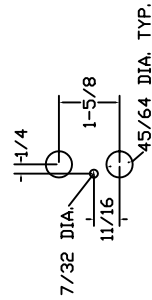

PANEL DEPTH	A
16"	18.38"

NOTE: WHEN A=18.38", THE PANEL WILL ACCOMMODATE THE 400A DISCONNECT.

DOOR KNOCK OUT DETAIL