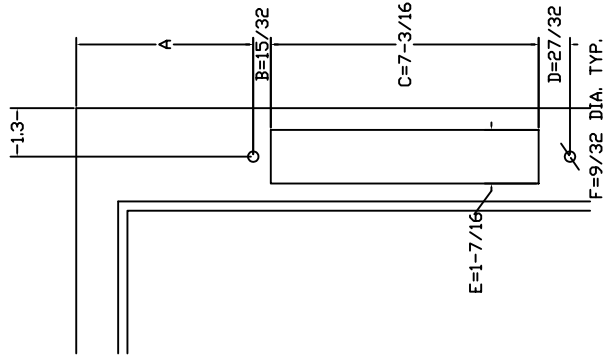

KNOCK OUT FOR THE FOLLOWING DISCONNECTS:

1) ALLEN-BRADLEY 1494D
2) ALLEN-BRADLEY 1494F