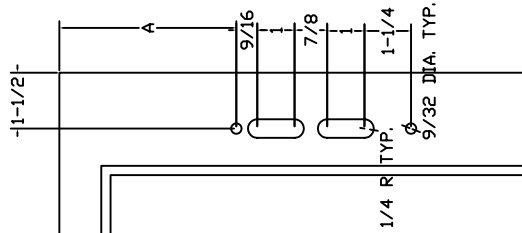

KNOCK OUT FOR THE FOLLOWING DISCONNECTS:

1) ALLEN-BRADLEY 1494V
2) ABB
3) CUTLER-HAMMER C361
4) GENERAL ELECTRIC TDA
5) ITE MAX FLEX
6) SQUARE-D 9422