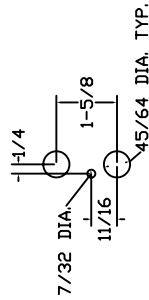

PANEL DEPTH	A
8"	4.75"
10"	7.09"
12"	11.62"
16"	11.62"

DOOR KNOCK OUT DETAIL