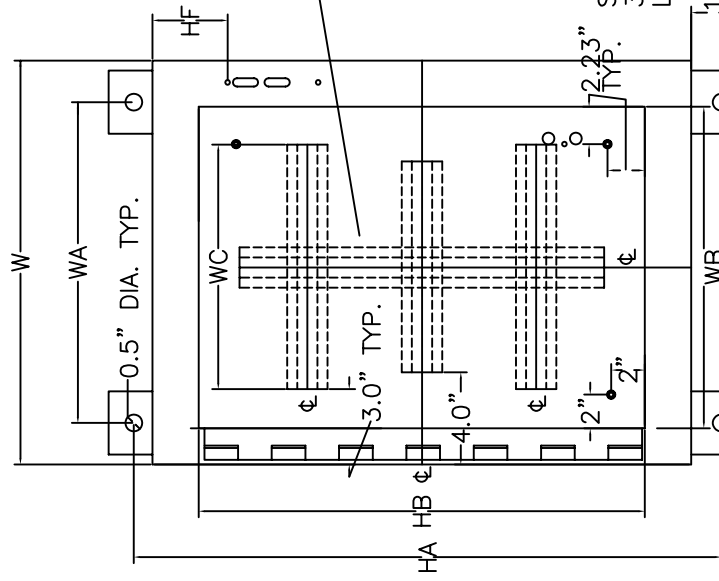

THE SUB PLATE IS SUPPORTED INSIDE THE ENCLOSURE USING STAND OFF BOLTS. TYPICALLY THERE ARE 2 BOLTS COMMON TO EACH SIDE UNLESS THE SUB PLATE SIDE IS LONGER THAN 27", IN WHICH CASE A THIRD BOLT, CENTRED, IS ADDED. STIFFENING FOLDS ARE ADDED IF A SIDE IS LONGER THAN 21".

A VERTICAL DOOR STIFFENER IS ADDED IF THE ENCLOSURE HEIGHT IS GREATER THAN 36"

STUD FOR 2 AND 3 POINT LATCHING

1/4"-20 GROUND STUDS
STUD FOR 3 POINT LATCHING

16 GAUGE 304 SS PIANO STYLE HINGE WITH .187" REMOVABLE PIN Z

THREE HORIZONTAL STIFFENERS ARE ADDED INSIDE THE ENCLOSURE IF ITS HEIGHT IS GREATER THAN 36"

NOTE 1: MOUNTING BRACKETS ARE MADE OF 304 SS.

NOTE 2: ALL GROUND STUDS AND STAND OFF BOLTS ARE SUPPLIED WITH NUTS AND WASHERS

NOTE 3: SEE DISCONNECT KNOCK OUT DRAWING FOR HANDLE KNOCK OUT DETAILS