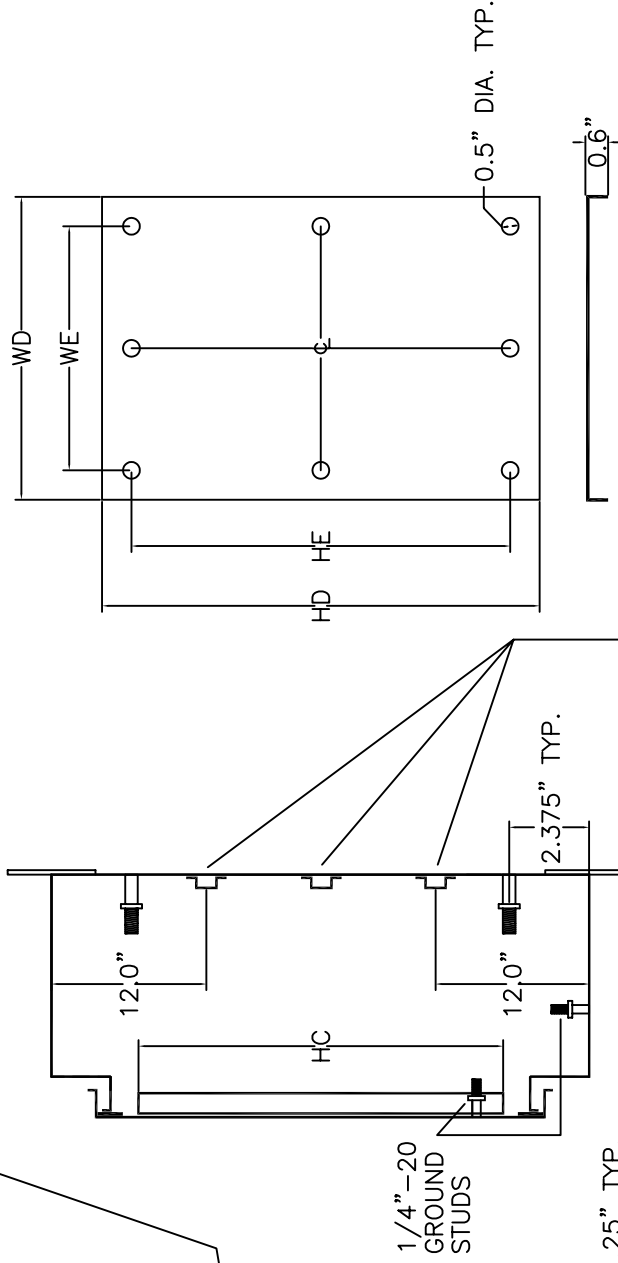

THE SUB PLATE IS SUPPORTED INSIDE THE ENCLOSURE USING STAND OFF BOLTS. TYPICALLY THERE ARE 2 BOLTS COMMON TO EACH SIDE UNLESS THE SUB PLATE SIDE IS LONGER THAN 27", IN WHICH CASE A THIRD BOLT, CENTRED, IS ADDED. STIFFENING FOLDS ARE ADDED IF A SIDE IS LONGER THAN 21".

16 GAUGE 304 SS PIANO STYLE HINGE WITH .187" REMOVABLE PIN Z

0.135" TYP.

0.25" X 0.75" GASKET INSIDE PERIMETER OF DOOR

SECTION Z-Z

THREE HORIZONTAL STIFFENERS ARE ADDED INSIDE THE ENCLOSURE IF ITS HEIGHT IS GREATER THAN 36" THE STIFFENERS ARE ADDED VERTICALLY IF THE ENCLOSURE WIDTH IS GREATER THAN 36"