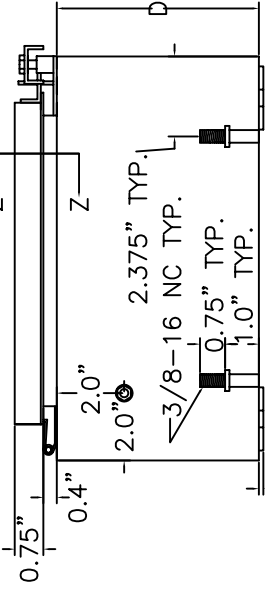

0.135" TYP.

0.25" X 0.75" GASKET INSIDE PERIMETER OF DOOR

SECTION Z-Z