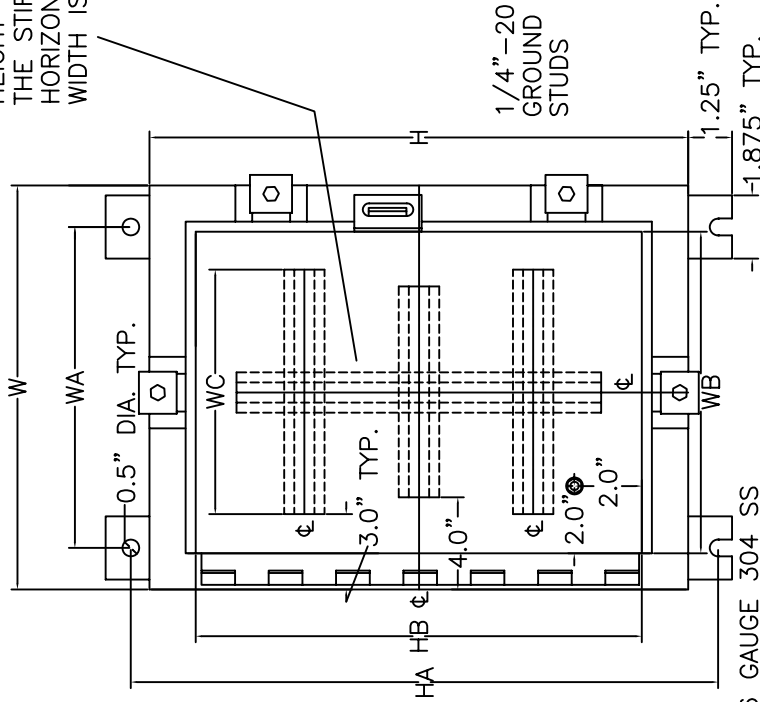

Enclosure features:

- Fabricated from 14 gauge steel with seam welds that are ground smooth, except padlocking hasps, door clamps and clamp bases, hinge, and mounting bracket components which are 304 stainless steel provide superior corrosion resistance on wear points
- Includes a removable 12 gauge steel sub plate
- Door gasket is seamless foam-in-place polyurethane
- Ground studs are included on both the door and enclosure body
- Enclosure is finished in ANSI-61 grey polyester powder coating over a phosphated surface
- Sub plate is finished in a white polyester powder coating over a phosphated surface

Industry Standards:

- NEMA 4, 4X
- CSA Type 4, 4X
- UL Type 4, 4X

Approval:

- CSA NRTL/C approved
- UL approved

A VERTICAL DOOR STIFFENER IS ADDED IF THE ENCLOSURE HEIGHT IS GREATER THAN 36" THE STIFFENER IS ADDED HORIZONTALLY IF THE WIDTH IS GREATER THAN 36"

THE SUB PLATE IS SUPPORTED INSIDE THE ENCLOSURE USING STAND OFF BOLTS. TYPICALLY THERE ARE 2 BOLTS COMMON TO EACH SIDE UNLESS THE SUB PLATE SIDE IS LONGER THAN 27", IN WHICH CASE A THIRD BOLT, CENTRED, IS ADDED. STIFFENING FOLDS ARE ADDED IF A SIDE IS LONGER THAN 21".

16 GAUGE 304 SS PIANO STYLE HINGE WITH .187" REMOVABLE PIN Z

0.135" TYP.

0.25" X 0.75" GASKET INSIDE PERIMETER OF DOOR

SECTION Z-Z

THREE HORIZONTAL STIFFENERS ARE ADDED INSIDE THE ENCLOSURE IF ITS HEIGHT IS GREATER THAN 36" THE STIFFENERS ARE ADDED VERTICALLY IF THE ENCLOSURE WIDTH IS GREATER THAN 36"