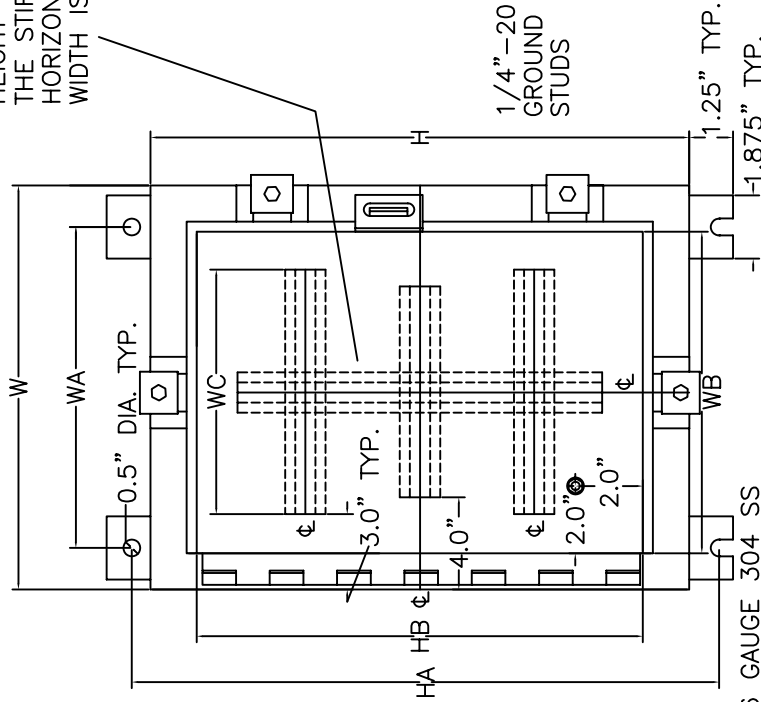

Enclosure features:

- Fabricated from 14 gauge steel with seam welds that are ground smooth, except padlocking hasps, door clamps and clamp bases, hinge, and mounting bracket components which are 304 stainless steel provide superior corrosion resistance on wear points
- Includes a removable 12 gauge steel sub plate
- Door gasket is seamless foam-in-place polyurethane
- Ground studs are included on both the door and enclosure body
- Enclosure is finished in ANSI-61 grey polyester powder coating over a phosphated surface
- Sub plate is finished in a white polyester powder coating over a phosphated surface

Industry Standards:

- NEMA 4, 4X
- CSA Type 4, 4X
- UL Type 4, 4X

Approval:

- CSA NRTL/C approved
- UL approved

A VERTICAL DOOR STIFFENER IS ADDED IF THE ENCLOSURE HEIGHT IS GREATER THAN 36" THE STIFFENER IS ADDED HORIZONTALLY IF THE WIDTH IS GREATER THAN 36"

THE SUB PLATE IS SUPPORTED INSIDE THE ENCLOSURE USING STAND OFF BOLTS. TYPICALLY THERE ARE 2 BOLTS COMMON TO EACH SIDE UNLESS THE SUB PLATE SIDE IS LONGER THAN 27", IN WHICH CASE A THIRD BOLT, CENTRED, IS ADDED. STIFFENING FOLDS ARE ADDED IF A SIDE IS LONGER THAN 21".

16 GAUGE 304 SS PIANO STYLE HINGE WITH .187" REMOVABLE PIN Z

0.135" TYP.

0.25" X 0.75" GASKET INSIDE PERIMETER OF DOOR

SECTION Z-Z

THREE HORIZONTAL STIFFENERS ARE ADDED INSIDE THE ENCLOSURE IF ITS HEIGHT IS GREATER THAN 36" THE STIFFENERS ARE ADDED VERTICALLY IF THE ENCLOSURE WIDTH IS GREATER THAN 36"