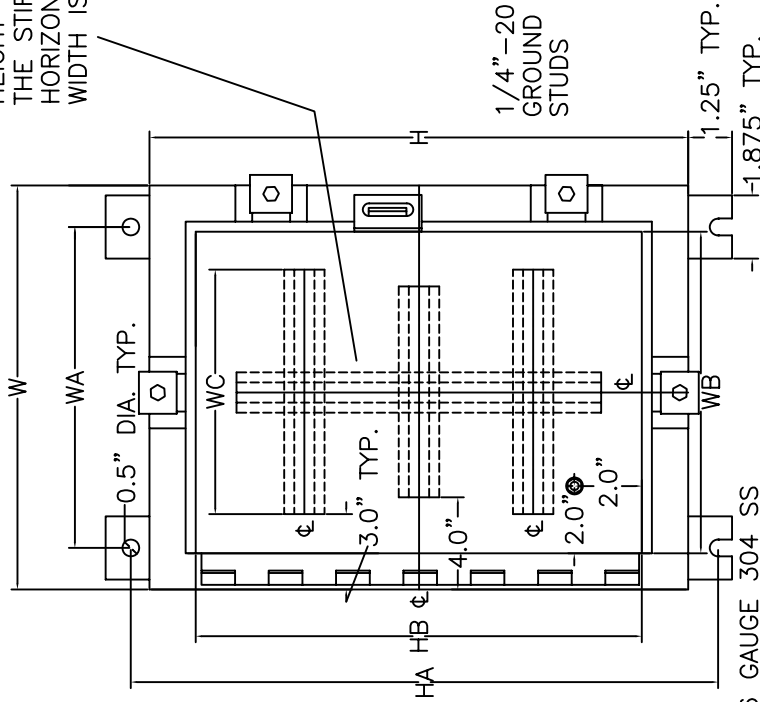

**Enclosure features:**

- Fabricated from 14 gauge steel with seam welds that are ground smooth, except padlocking hasps, door clamps and clamp bases, hinge, and mounting bracket components which are 304 stainless steel provide superior corrosion resistance on wear points
- Includes a removable 12 gauge steel sub plate
- Door gasket is 1/4" x 3/4" Poron
- Ground studs are included on both the door and enclosure body
- Enclosure is finished in ANSI-61 grey polyester powder coating over a phosphated surface
- Sub plate is finished in a white polyester powder coating over a phosphated surface

**Industry Standards:**

- NEMA 4, 4X
- CSA Type 4, 4X
- UL Type 4, 4X

**Approval:**

- CSA NRTL/C approved
- UL approved

A VERTICAL DOOR STIFFENER IS ADDED IF THE ENCLOSURE HEIGHT IS GREATER THAN 36" THE STIFFENER IS ADDED HORIZONTALLY IF THE WIDTH IS GREATER THAN 36"

THE SUB PLATE IS SUPPORTED INSIDE THE ENCLOSURE USING STAND OFF BOLTS. TYPICALLY THERE ARE 2 BOLTS COMMON TO EACH SIDE UNLESS THE SUB PLATE SIDE IS LONGER THAN 27", IN WHICH CASE A THIRD BOLT, CENTRED, IS ADDED. STIFFENING FOLDS ARE ADDED IF A SIDE IS LONGER THAN 21".