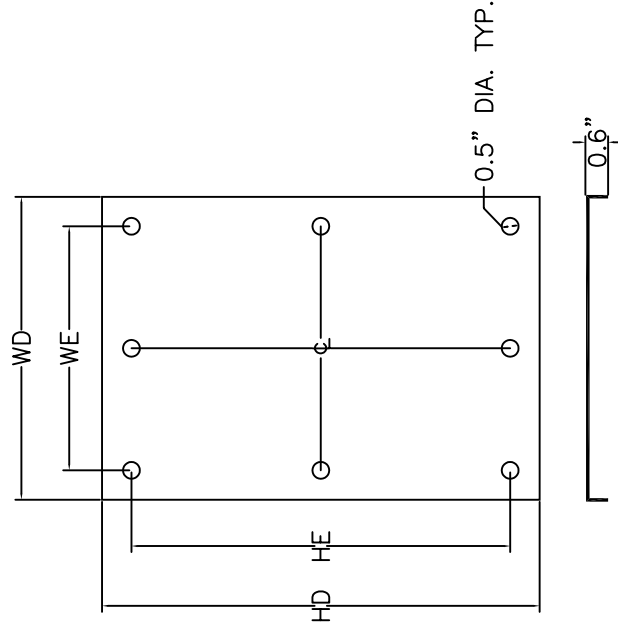

THREE HORIZONTAL STIFFENERS ARE ADDED INSIDE THE ENCLOSURE IF ITS HEIGHT IS GREATER THAN 36" THE STIFFENERS ARE ADDED VERTICALLY IF THE ENCLOSURE WIDTH IS GREATER THAN 36"

NOTE 1: CLAMPS, CLAMP BASES, 1/4"-28 NF CLAMP BOLTS, WASHERS, AND RETAINING SPRINGS, MOUNTING BRACKETS, PLUS LOCKABLE LATCH PARTS ARE MADE OF 304 SS.

NOTE 2: ALL GROUND STUDS AND STAND OFF BOLTS ARE SUPPLIED WITH NUTS AND WASHERS

REV	DESCRIPTION	DATE	APPVL
ENCLOSURES DIRECT INC.			
CLAMP STYLE WALL MOUNT NEMA 4, 4X			
MODEL NUMBER SERIES N4