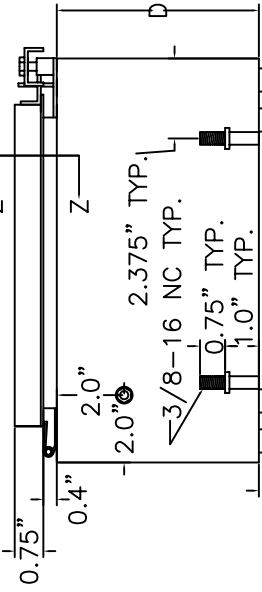

THE SUB PLATE IS SUPPORTED INSIDE THE ENCLOSURE USING STAND OFF BOLTS. TYPICALLY THERE ARE 2 BOLTS COMMON TO EACH SIDE UNLESS THE SUB PLATE SIDE IS LONGER THAN 27", IN WHICH CASE A THIRD BOLT, CENTRED, IS ADDED. STIFFENING FOLDS ARE ADDED IF A SIDE IS LONGER THAN 21".

16 GAUGE 304 SS PIANO STYLE HINGE WITH .187" REMOVABLE PIN Z

0.135" TYP.

0.25" X 0.75" GASKET INSIDE PERIMETER OF DOOR

SECTION Z-Z

THREE HORIZONTAL STIFFENERS ARE ADDED INSIDE THE ENCLOSURE IF ITS HEIGHT IS GREATER THAN 36" THE STIFFENERS ARE ADDED VERTICALLY IF THE ENCLOSURE WIDTH IS GREATER THAN 36"