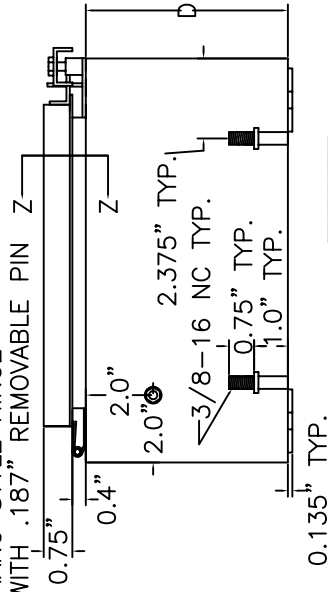

THE SUB PLATE IS SUPPORTED INSIDE THE ENCLOSURE USING STAND OFF BOLTS. TYPICALLY THERE ARE 2 BOLTS COMMON TO EACH SIDE UNLESS THE SUB PLATE SIDE IS LONGER THAN 27", IN WHICH CASE A THIRD BOLT, CENTRED, IS ADDED. STIFFENING FOLDS ARE ADDED IF A SIDE IS LONGER THAN 21".

16 GAUGE 304 SS PIANO STYLE HINGE WITH .187" REMOVABLE PIN Z

0.135" TYP.

SECTION Z-Z

THREE HORIZONTAL STIFFENERS ARE ADDED INSIDE THE ENCLOSURE IF ITS HEIGHT IS GREATER THAN 36" THE STIFFENERS ARE ADDED VERTICALLY IF THE ENCLOSURE WIDTH IS GREATER THAN 36"