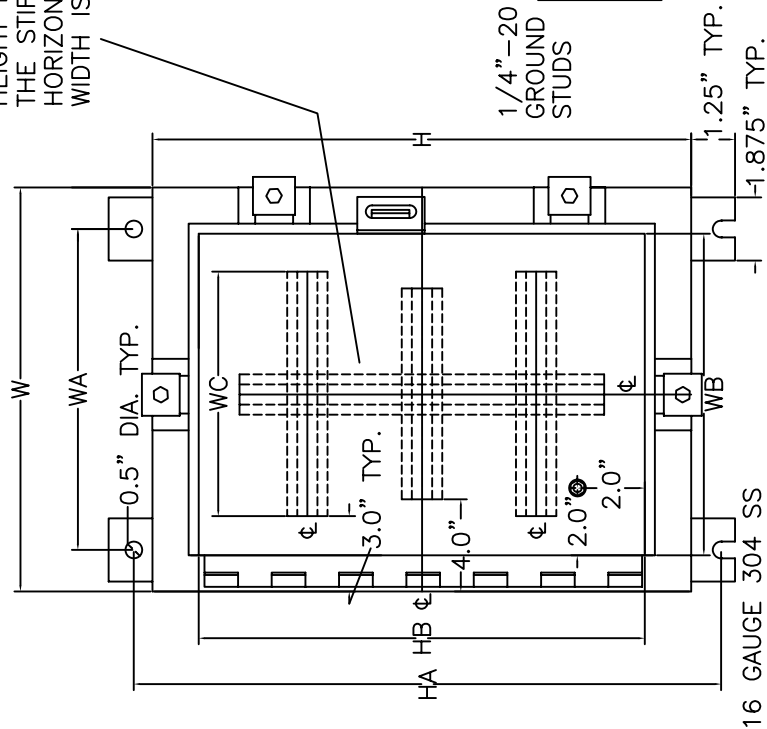

Industry Standards:

- NEMA 4X
- CSA Type 4X
- UL Type 4X

Approval:

- CSA NRTL/C approved
- UL approved

A VERTICAL DOOR STIFFENER IS ADDED IF THE ENCLOSURE HEIGHT IS GREATER THAN 36" THE STIFFENER IS ADDED HORIZONTALLY IF THE WIDTH IS GREATER THAN 36"

THE SUB PLATE IS SUPPORTED INSIDE THE ENCLOSURE USING STAND OFF BOLTS. TYPICALLY THERE ARE 2 BOLTS COMMON TO EACH SIDE UNLESS THE SUB PLATE SIDE IS LONGER THAN 27", IN WHICH CASE A THIRD BOLT, CENTRED, IS ADDED. STIFFENING FOLDS ARE ADDED IF A SIDE IS LONGER THAN 21".

NOTE 2: ALL GROUND STUDS AND STAND OFF BOLTS ARE SUPPLIED WITH NUTS AND WASHERS

0.135" TYP.

0.25" X 0.75" GASKET INSIDE PERIMETER OF DOOR

SECTION Z-Z

REV	DESCRIPTION	DATE	APPVL
ENCLOSURES DIRECT INC.			
NEMA 4X 304 STAINLESS STEEL			
MODEL NUMBER SERIES N4S			