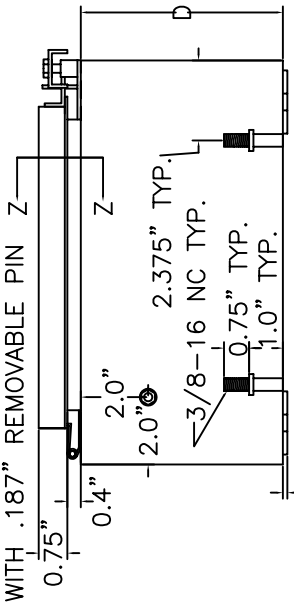

Industry Standards:

- NEMA 4X
- CSA Type 4X
- UL Type 4X

Approval:

- CSA NRTL/C approved
- UL approved

A VERTICAL DOOR STIFFENER IS ADDED IF THE ENCLOSURE HEIGHT IS GREATER THAN 36" THE STIFFENER IS ADDED HORIZONTALLY IF THE WIDTH IS GREATER THAN 36"

THE SUB PLATE IS SUPPORTED INSIDE THE ENCLOSURE USING STAND OFF BOLTS. TYPICALLY THERE ARE 2 BOLTS COMMON TO EACH SIDE UNLESS THE SUB PLATE SIDE IS LONGER THAN 27", IN WHICH CASE A THIRD BOLT, CENTRED, IS ADDED. STIFFENING FOLDS ARE ADDED IF A SIDE IS LONGER THAN 21".

16 GAUGE 304 SS PIANO STYLE HINGE WITH .187" REMOVABLE PIN Z

0.135" TYP.

0.25" X 0.75" GASKET INSIDE PERIMETER OF DOOR

SECTION Z-Z

THREE HORIZONTAL STIFFENERS ARE ADDED INSIDE THE ENCLOSURE IF ITS HEIGHT IS GREATER THAN 36" THE STIFFENERS ARE ADDED VERTICALLY IF THE ENCLOSURE WIDTH IS GREATER THAN 36"