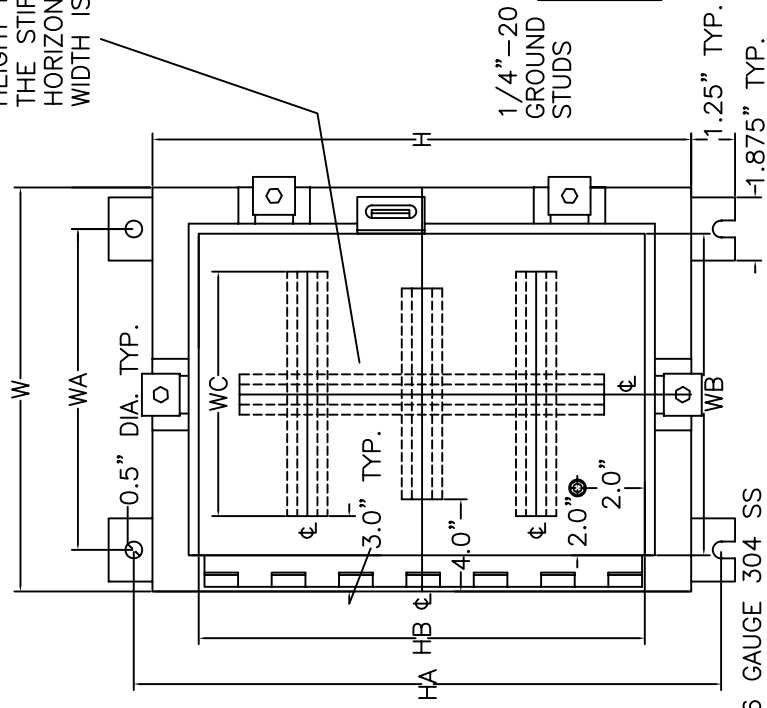

Industry Standards:

- NEMA 4X
- CSA Type 4X
- UL Type 4X

Approval:

- CSA NRTL/C approved
- UL approved

A VERTICAL DOOR STIFFENER IS ADDED IF THE ENCLOSURE HEIGHT IS GREATER THAN 36" THE STIFFENER IS ADDED HORIZONTALLY IF THE WIDTH IS GREATER THAN 36"

THE SUB PLATE IS SUPPORTED INSIDE THE ENCLOSURE USING STAND OFF BOLTS. TYPICALLY THERE ARE 2 BOLTS COMMON TO EACH SIDE UNLESS THE SUB PLATE SIDE IS LONGER THAN 27", IN WHICH CASE A THIRD BOLT, CENTRED, IS ADDED. STIFFENING FOLDS ARE ADDED IF A SIDE IS LONGER THAN 21".

16 GAUGE 304 SS PIANO STYLE HINGE WITH .187" REMOVABLE PIN Z

0.135" TYP.

0.25" X 0.75" GASKET INSIDE PERIMETER OF DOOR

SECTION Z-Z

THREE HORIZONTAL STIFFENERS ARE ADDED INSIDE THE ENCLOSURE IF ITS HEIGHT IS GREATER THAN 36" THE STIFFENERS ARE ADDED VERTICALLY IF THE ENCLOSURE WIDTH IS GREATER THAN 36"