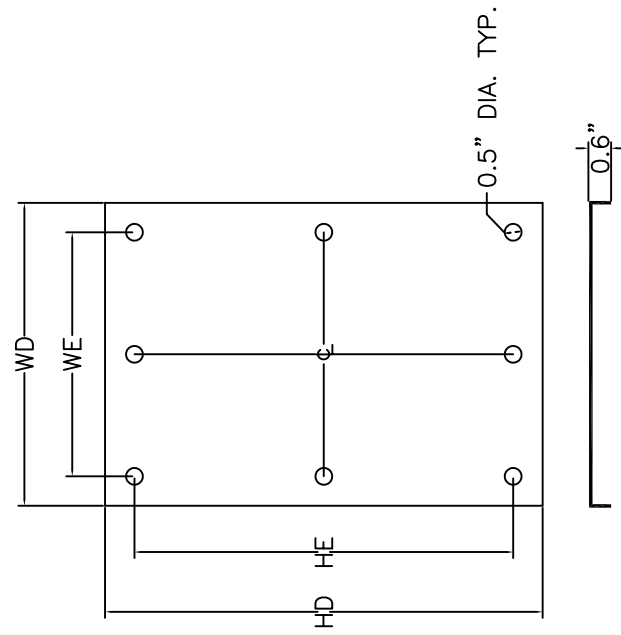

THE SUB PLATE IS SUPPORTED INSIDE THE ENCLOSURE USING STAND OFF BOLTS. TYPICALLY THERE ARE 2 BOLTS COMMON TO EACH SIDE UNLESS THE SUB PLATE SIDE IS LONGER THAN 27", IN WHICH CASE A THIRD BOLT, CENTRED, IS ADDED. STIFFENING FOLDS ARE ADDED IF A SIDE IS LONGER THAN 21".

THREE HORIZONTAL STIFFENERS ARE ADDED INSIDE THE ENCLOSURE IF ITS HEIGHT IS GREATER THAN 36" THE STIFFENERS ARE ADDED VERTICALLY IF THE ENCLOSURE WIDTH IS GREATER THAN 36"

NOTE 1: CLAMPS, CLAMP BASES, 1/4"-28 NF CLAMP BOLTS, WASHERS, AND RETAINING SPRINGS, MOUNTING BRACKETS, PLUS LOCKABLE LATCH PARTS ARE MADE OF 304 SS.

NOTE 2: ALL GROUND STUDS AND STAND OFF BOLTS ARE SUPPLIED WITH NUTS AND WASHERS

0.135" TYP.

0.25" X 0.75" GASKET INSIDE PERIMETER OF DOOR

SECTION Z-Z

REV	DESCRIPTION	DATE	APPVL
ENCLOSURES DIRECT INC.			
NEMA 4X 304 STAINLESS STEEL			
MODEL NUMBER SERIES N4S			