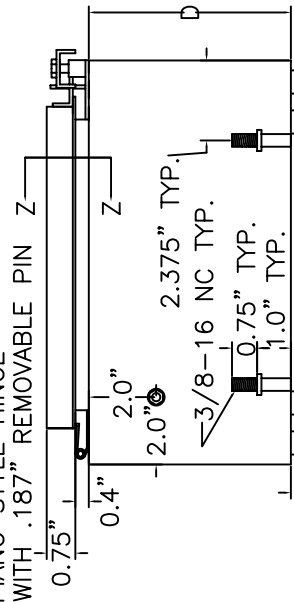

THE SUB PLATE IS SUPPORTED INSIDE THE ENCLOSURE USING STAND OFF BOLTS. TYPICALLY THERE ARE 2 BOLTS COMMON TO EACH SIDE UNLESS THE SUB PLATE SIDE IS LONGER THAN 27", IN WHICH CASE A THIRD BOLT, CENTRED, IS ADDED. STIFFENING FOLDS ARE ADDED IF A SIDE IS LONGER THAN 21".

THREE HORIZONTAL STIFFENERS ARE ADDED INSIDE THE ENCLOSURE IF ITS HEIGHT IS GREATER THAN 36" THE STIFFENERS ARE ADDED VERTICALLY IF THE ENCLOSURE WIDTH IS GREATER THAN 36"

NOTE 1: CLAMPS, CLAMP BASES, 1/4"-28 NF CLAMP BOLTS, WASHERS, AND RETAINING SPRINGS, MOUNTING BRACKETS, PLUS LOCKABLE LATCH PARTS ARE MADE OF 304 SS.

NOTE 2: ALL GROUND STUDS AND STAND OFF BOLTS ARE SUPPLIED WITH NUTS AND WASHERS

0.135" TYP.

0.25" X 0.75" GASKET INSIDE PERIMETER OF DOOR

SECTION Z-Z

REV	DESCRIPTION	DATE	APPVL
ENCLOSURES DIRECT INC.			
NEMA 4X 304 STAINLESS STEEL			
MODEL NUMBER SERIES N4S			