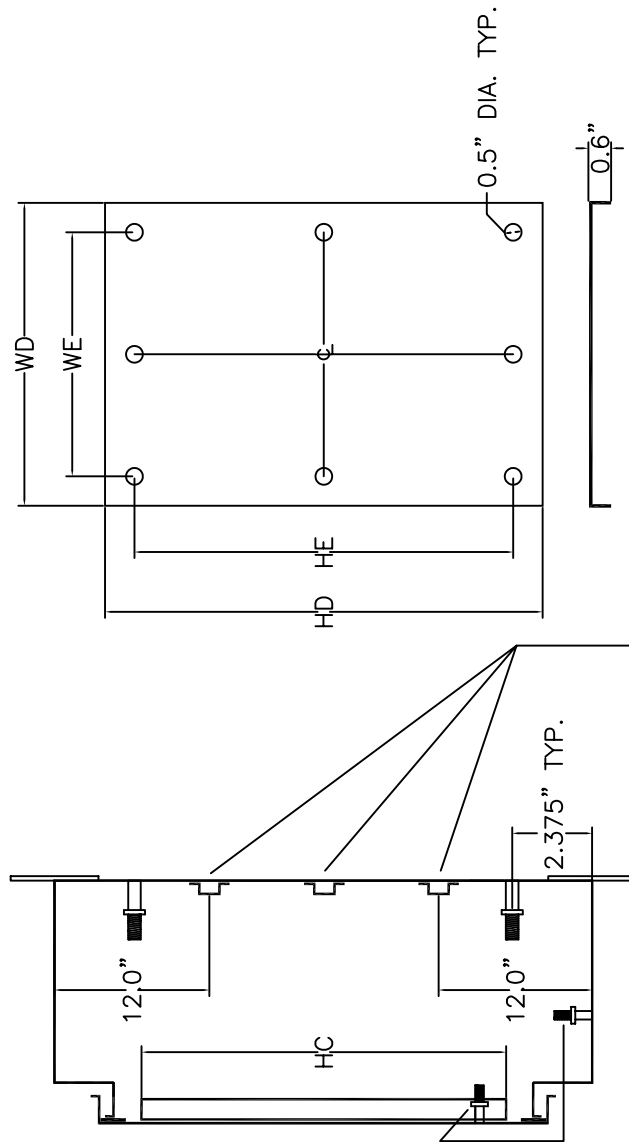

THE SUB PLATE IS SUPPORTED INSIDE THE ENCLOSURE USING STAND OFF BOLTS. TYPICALLY THERE ARE 2 BOLTS COMMON TO EACH SIDE UNLESS THE SUB PLATE SIDE IS LONGER THAN 27", IN WHICH CASE A THIRD BOLT, CENTRED, IS ADDED. STIFFENING FOLDS ARE ADDED IF A SIDE IS LONGER THAN 21".

16 GAUGE 304 SS PIANO STYLE HINGE WITH .187" REMOVABLE PIN Z

0.135" TYP.

0.25" X 0.75" GASKET INSIDE PERIMETER OF DOOR

SECTION Z-Z

THREE HORIZONTAL STIFFENERS ARE ADDED INSIDE THE ENCLOSURE IF ITS HEIGHT IS GREATER THAN 36" THE STIFFENERS ARE ADDED VERTICALLY IF THE ENCLOSURE WIDTH IS GREATER THAN 36"