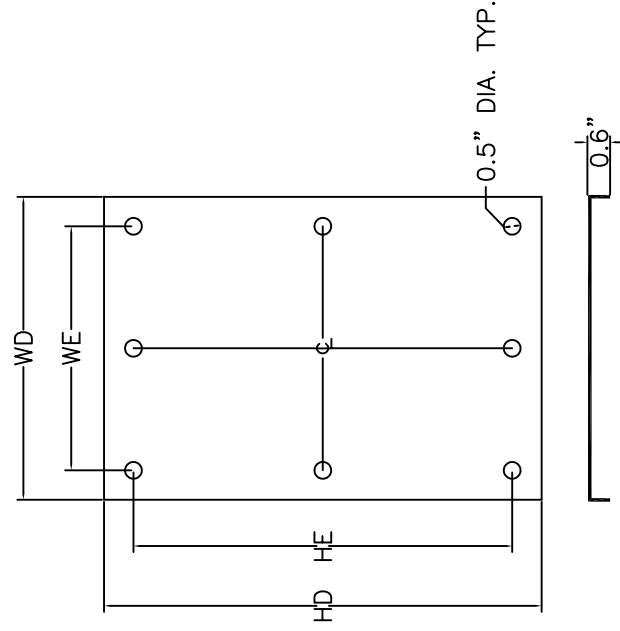

THREE HORIZONTAL STIFFENERS ARE ADDED INSIDE THE ENCLOSURE IF ITS HEIGHT IS GREATER THAN 36" THE STIFFENERS ARE ADDED VERTICALLY IF THE ENCLOSURE WIDTH IS GREATER THAN 36"

NOTE 1: CLAMPS, CLAMP BASES, 1/4"-28 NF CLAMP BOLTS, WASHERS, AND RETAINING SPRINGS, MOUNTING BRACKETS, PLUS LOCKABLE LATCH PARTS ARE MADE OF 304 SS.

NOTE 2: ALL GROUND STUDS AND STAND OFF BOLTS ARE SUPPLIED WITH NUTS AND WASHERS

REV	DESCRIPTION	DATE	APPVL
ENCLOSURES DIRECT INC.			
NEMA 4X 304 STAINLESS STEEL			
MODEL NUMBER SERIES N4S