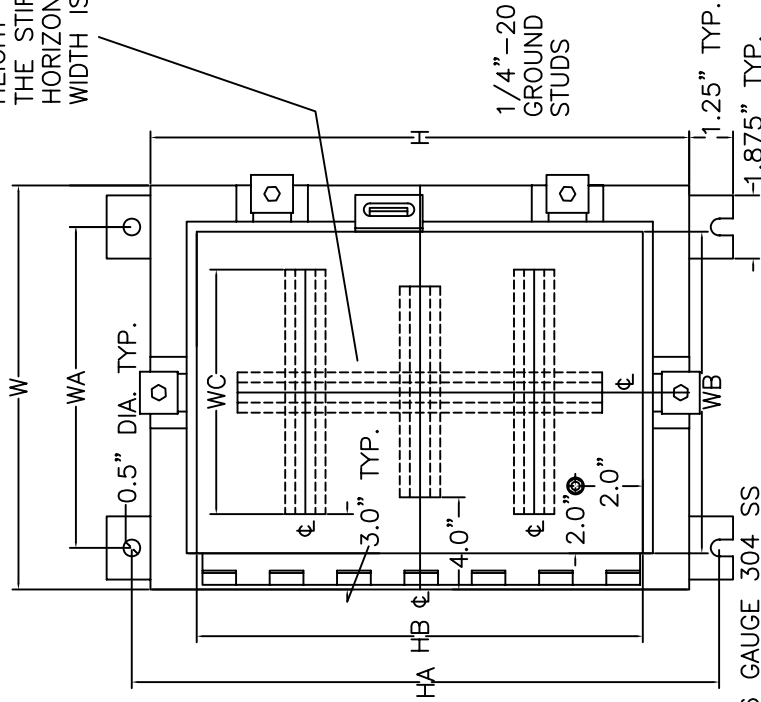

Industry Standards:

- NEMA 4X
- CSA Type 4X
- UL Type 4X

Approval:

- CSA NRTL/C approved
- UL approved

A VERTICAL DOOR STIFFENER IS ADDED IF THE ENCLOSURE HEIGHT IS GREATER THAN 36" THE STIFFENER IS ADDED HORIZONTALLY IF THE WIDTH IS GREATER THAN 36"

THE SUB PLATE IS SUPPORTED INSIDE THE ENCLOSURE USING STAND OFF BOLTS. TYPICALLY THERE ARE 2 BOLTS COMMON TO EACH SIDE UNLESS THE SUB PLATE SIDE IS LONGER THAN 27", IN WHICH CASE A THIRD BOLT, CENTRED, IS ADDED. STIFFENING FOLDS ARE ADDED IF A SIDE IS LONGER THAN 21".

16 GAUGE 304 SS PIANO STYLE HINGE WITH .187" REMOVABLE PIN Z

0.135" TYP.

SECTION Z-Z

THREE HORIZONTAL STIFFENERS ARE ADDED INSIDE THE ENCLOSURE IF ITS HEIGHT IS GREATER THAN 36" THE STIFFENERS ARE ADDED VERTICALLY IF THE ENCLOSURE WIDTH IS GREATER THAN 36"