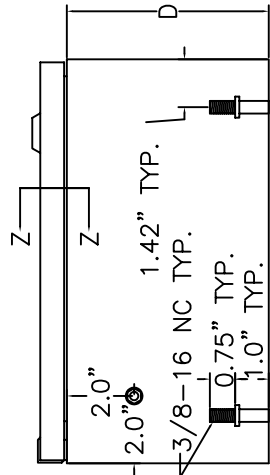

**Industry Standards:**

- NEMA 12 and 4
- CSA Type 12 and 4
- UL Type 12 and 4

**Approval:**

- CSA NRTL/C approved
- UL approved

THE SUB PLATE IS SUPPORTED INSIDE THE ENCLOSURE USING COLLAR STUDS. TYPICALLY THERE ARE TWO STUDS COMMON TO EACH SIDE UNLESS THE SUB PLATE SIDE IS LONGER THAN 28.2", IN WHICH CASE A THIRD STUD, CENTRED, IS ADDED. STIFFENING FOLDS ARE ADDED IF A SIDE IS LONGER THAN 22.2".

FRONT VIEW OF ENCLOSURE WITH DOOR REMOVED

0.25" X 0.75" GASKET INSIDE PERIMETER OF DOOR

SECTION Z-Z

NOTE 1: ALL GROUND STUDS AND COLLAR STUDS ARE SUPPLIED WITH NUTS AND WASHERS

VIEW OF DOOR REMOVED

ENCLOSURES WITH ONE OR THREE LATCHES WILL HAVE AT LEAST ONE LATCH CENTRED. ENCLOSURES WITH TWO OR THREE LATCHES WILL HAVE AT LEAST TWO LATCHES LOCATED AT A DISTANCE HF FROM THE TOP AND BOTTOM OF THE ENCLOSURE BODY.

A HORIZONTAL DOOR BAR AND TWO VERTICAL DOOR BARS ARE ADDED IF THE ENCLOSURE HEIGHT OR WIDTH IS GREATER THAN 36".

REV	DESCRIPTION	DATE	APPL
	<b>EDI</b>		
NEMA 12/4.4X WALL MOUNT ENCLOSURE WITH QUARTER TURN LATCHING			
MODEL NUMBER SERIES Q4			