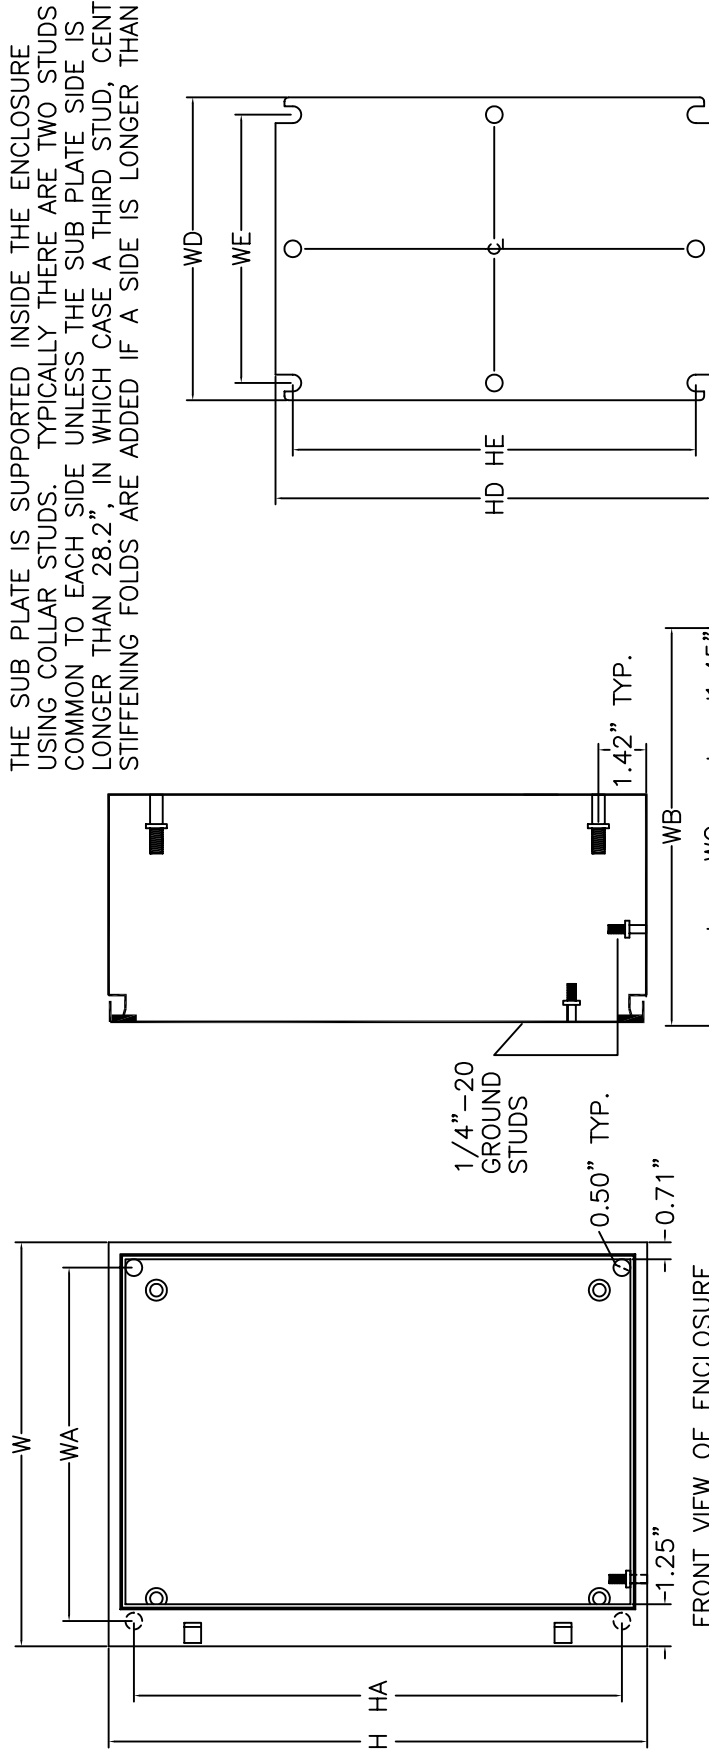

Enclosure features:

- Fabricated from 14 gauge steel with seam welds that are ground smooth
- Door is also fabricated from 14 gauge steel
- Door has concealed hinges and is held closed with one or more quarter turn latches
- Includes a removable 12 gauge steel sub plate
- Door gasket is seamless foam-in-place polyurethane
- Ground studs are included on both the door and enclosure body
- Enclosure is finished in ANSI-61 grey polyester powder coating over a phosphated surface
- Sub plate is finished in a white polyester powder coating over a phosphated surface

Industry Standards:

- NEMA 12 and 4
- CSA Type 12 and 4
- UL Type 12 and 4

Approval:

- CSA NRTL/C approved
- UL approved

THE SUB PLATE IS SUPPORTED INSIDE THE ENCLOSURE USING COLLAR STUDS. TYPICALLY THERE ARE TWO STUDS COMMON TO EACH SIDE UNLESS THE SUB PLATE SIDE IS LONGER THAN 28.2", IN WHICH CASE A THIRD STUD, CENTRED, IS ADDED. STIFFENING FOLDS ARE ADDED IF A SIDE IS LONGER THAN 22.2".

FRONT VIEW OF ENCLOSURE WITH DOOR REMOVED

0.25" X 0.75" GASKET INSIDE PERIMETER OF DOOR

SECTION Z-Z

NOTE 1: ALL GROUND STUDS AND COLLAR STUDS ARE SUPPLIED WITH NUTS AND WASHERS

1/4"-20 GROUND STUDS

VIEW OF DOOR REMOVED

0.6"

ENCLOSURES WITH ONE OR THREE LATCHES WILL HAVE AT LEAST ONE LATCH CENTRED. ENCLOSURES WITH TWO OR THREE LATCHES WILL HAVE AT LEAST TWO LATCHES LOCATED AT A DISTANCE HF FROM THE TOP AND BOTTOM OF THE ENCLOSURE BODY.