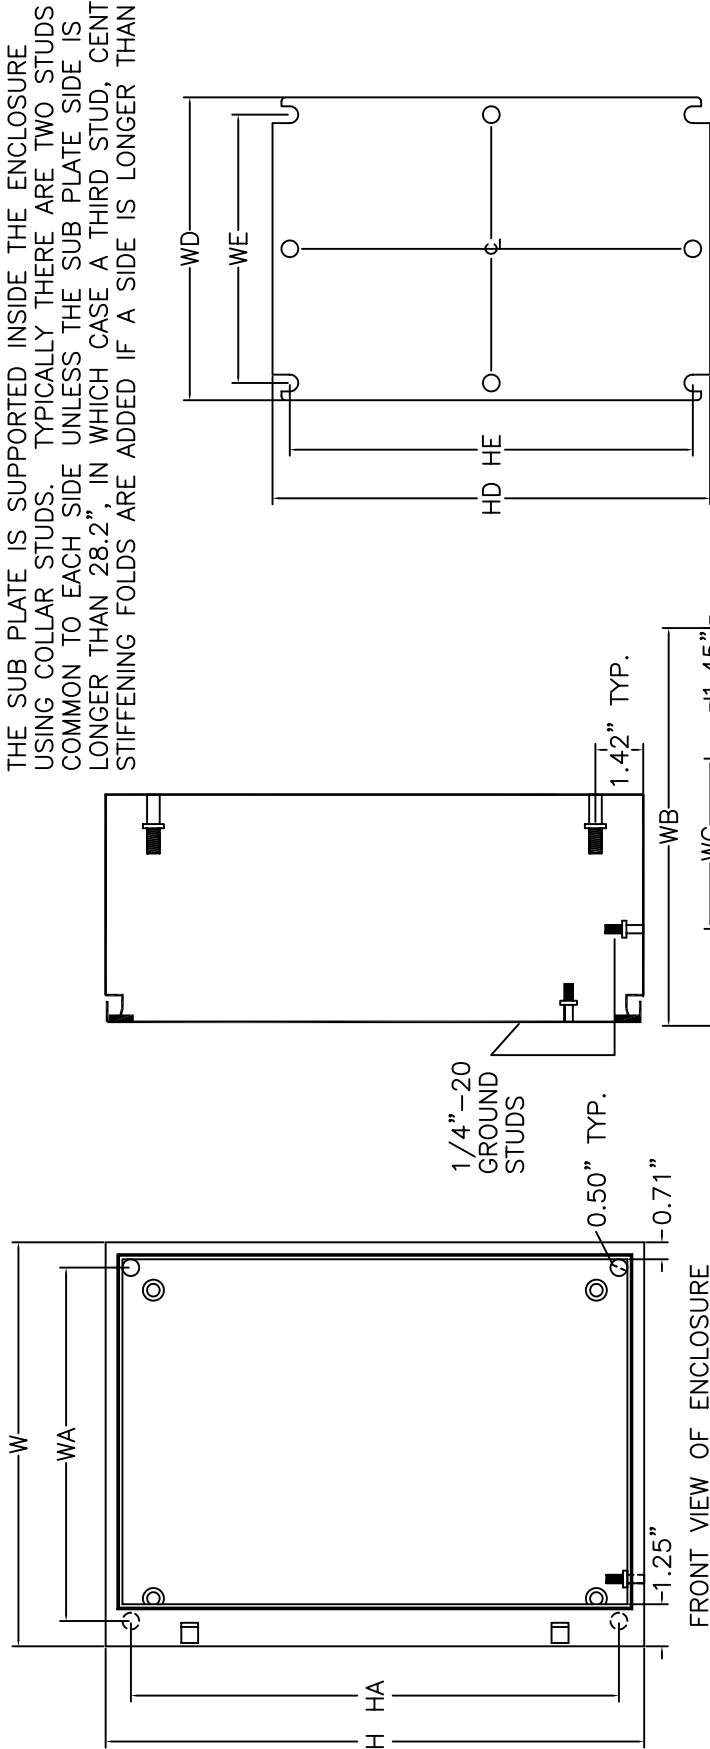

### **Enclosure features:**

- Fabricated from 14 gauge steel with seam welds that are ground smooth
- Door is also fabricated from 14 gauge steel
- Door has concealed hinges and is held closed with one or more quarter turn latches
- Includes a removable 12 gauge steel sub plate
- Door gasket is 1/4" x 3/4" Poron minimizing compression set
- Ground studs are included on both the door and enclosure body
- Enclosure is finished in ANSI-61 grey polyester powder coating over a phosphated surface
- Sub plate is finished in a white polyester powder coating over a phosphated surface

### **Industry Standards:**

- NEMA 12 and 4
- CSA Type 12 and 4
- UL Type 12 and 4

1-877-EDIRECT (334-7328)  
ENCLOSURES DIRECT INC.

FAX: (613) 723-4479  
sales@buyedi.com

THE SUB PLATE IS SUPPORTED INSIDE THE ENCLOSURE USING COLLAR STUDS. TYPICALLY THERE ARE TWO STUDS COMMON TO EACH SIDE UNLESS THE SUB PLATE SIDE IS LONGER THAN 28.2", IN WHICH CASE A THIRD STUD, CENTRED, IS ADDED. STIFFENING FOLDS ARE ADDED IF A SIDE IS LONGER THAN 22.2".

FRONT VIEW OF ENCLOSURE WITH DOOR REMOVED

SECTION Z-Z  
0.25" X 0.75" GASKET INSIDE PERIMETER OF DOOR

1/4"-20 GROUND STUDS

VIEW OF DOOR REMOVED

ENCLOSURES WITH ONE OR THREE LATCHES WILL HAVE AT LEAST ONE LATCH CENTRED. ENCLOSURES WITH TWO OR THREE LATCHES WILL HAVE AT LEAST TWO LATCHES LOCATED AT A DISTANCE HF FROM THE TOP AND BOTTOM OF THE ENCLOSURE BODY.