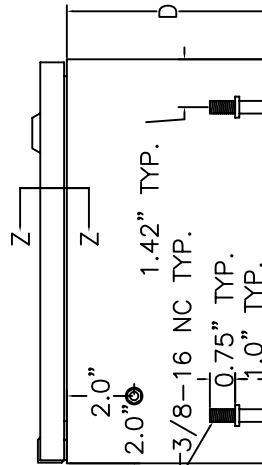

Industry Standards:

- NEMA 12 and 4
- CSA Type 12 and 4
- UL Type 12 and 4

Approval:

- CSA NRTL/C approved
- UL approved

THE SUB PLATE IS SUPPORTED INSIDE THE ENCLOSURE USING COLLAR STUDS. TYPICALLY THERE ARE TWO STUDS COMMON TO EACH SIDE UNLESS THE SUB PLATE SIDE IS LONGER THAN 28.2", IN WHICH CASE A THIRD STUD, CENTRED, IS ADDED. STIFFENING FOLDS ARE ADDED IF A SIDE IS LONGER THAN 22.2".

FRONT VIEW OF ENCLOSURE WITH DOOR REMOVED

0.25" X 0.75" GASKET INSIDE PERIMETER OF DOOR

SECTION Z-Z

NOTE 1: ALL GROUND STUDS AND COLLAR STUDS ARE SUPPLIED WITH NUTS AND WASHERS

1/4"-20 GROUND STUDS

VIEW OF DOOR REMOVED

0.6"

ENCLOSURES WITH ONE OR THREE LATCHES WILL HAVE AT LEAST ONE LATCH CENTRED. ENCLOSURES WITH TWO OR THREE LATCHES WILL HAVE AT LEAST TWO LATCHES LOCATED AT A DISTANCE HF FROM THE TOP AND BOTTOM OF THE ENCLOSURE BODY.