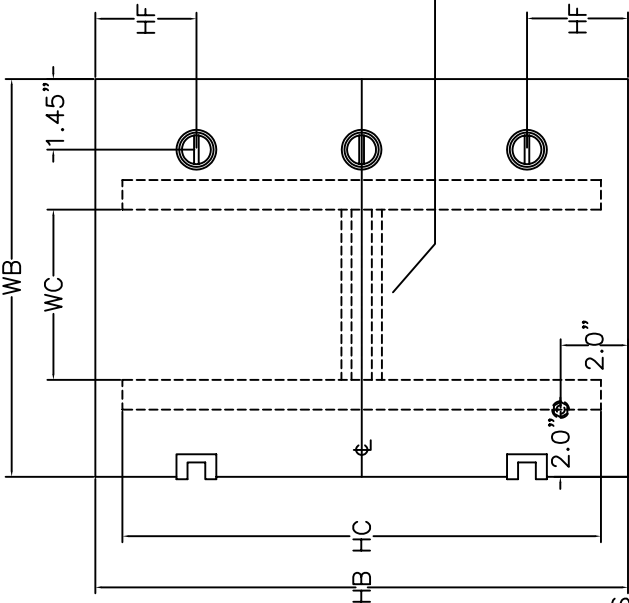

**Industry Standards:**

- NEMA 12 and 4
- CSA Type 12 and 4
- UL Type 12 and 4

**Approval:**

- CSA NRTL/C approved
- UL approved

THE SUB PLATE IS SUPPORTED INSIDE THE ENCLOSURE USING COLLAR STUDS. TYPICALLY THERE ARE TWO STUDS COMMON TO EACH SIDE UNLESS THE SUB PLATE SIDE IS LONGER THAN 28.2", IN WHICH CASE A THIRD STUD, CENTRED, IS ADDED. STIFFENING FOLDS ARE ADDED IF A SIDE IS LONGER THAN 22.2".

FRONT VIEW OF ENCLOSURE WITH DOOR REMOVED

0.25" X 0.75" GASKET INSIDE PERIMETER OF DOOR

SECTION Z-Z

NOTE 1: ALL GROUND STUDS AND COLLAR STUDS ARE SUPPLIED WITH NUTS AND WASHERS

VIEW OF DOOR REMOVED

ENCLOSURES WITH ONE OR THREE LATCHES WILL HAVE AT LEAST ONE LATCH CENTRED. ENCLOSURES WITH TWO OR THREE LATCHES WILL HAVE AT LEAST TWO LATCHES LOCATED AT A DISTANCE HF FROM THE TOP AND BOTTOM OF THE ENCLOSURE BODY.