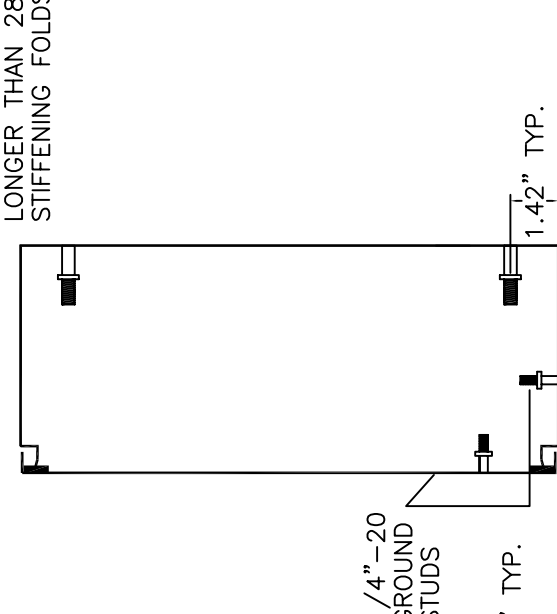

Industry Standards:

- NEMA 12 and 4
- CSA Type 12 and 4
- UL Type 12 and 4

Approval:

- CSA NRTL/C approved
- UL approved

THE SUB PLATE IS SUPPORTED INSIDE THE ENCLOSURE USING COLLAR STUDS. TYPICALLY THERE ARE TWO STUDS COMMON TO EACH SIDE UNLESS THE SUB PLATE SIDE IS LONGER THAN 28.2", IN WHICH CASE A THIRD STUD, CENTRED, IS ADDED. STIFFENING FOLDS ARE ADDED IF A SIDE IS LONGER THAN 22.2".

FRONT VIEW OF ENCLOSURE WITH DOOR REMOVED

0.25" X 0.75" GASKET INSIDE PERIMETER OF DOOR

SECTION Z-Z

NOTE 1: ALL GROUND STUDS AND COLLAR STUDS ARE SUPPLIED WITH NUTS AND WASHERS

1/4"-20 GROUND STUDS

VIEW OF DOOR REMOVED