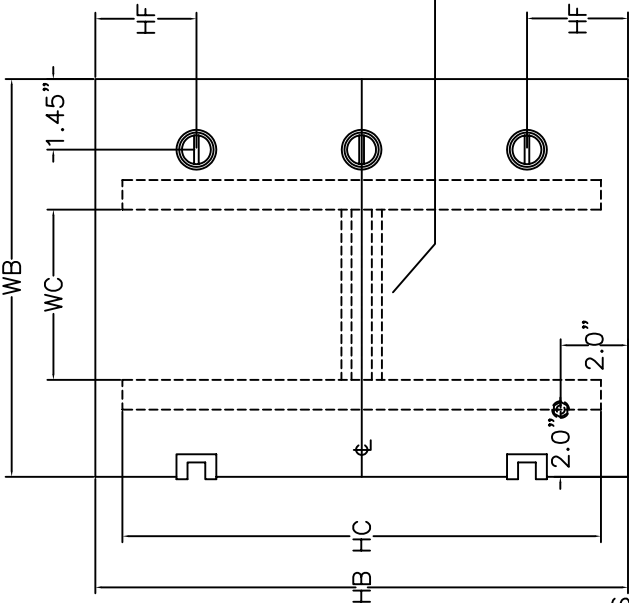

### **Industry Standards:**

- NEMA 12 and 4
- CSA Type 12 and 4
- UL Type 12 and 4

1-877-EDIRECT (334-7328)  
ENCLOSURES DIRECT INC.

FAX: (613) 723-4479  
sales@buyedi.com

THE SUB PLATE IS SUPPORTED INSIDE THE ENCLOSURE USING COLLAR STUDS. TYPICALLY THERE ARE TWO STUDS COMMON TO EACH SIDE UNLESS THE SUB PLATE SIDE IS LONGER THAN 28.2", IN WHICH CASE A THIRD STUD, CENTRED, IS ADDED. STIFFENING FOLDS ARE ADDED IF A SIDE IS LONGER THAN 22.2".

FRONT VIEW OF ENCLOSURE WITH DOOR REMOVED

SECTION Z-Z  
0.25" X 0.75" GASKET INSIDE PERIMETER OF DOOR

1/4"-20 GROUND STUDS

VIEW OF DOOR REMOVED

ENCLOSURES WITH ONE OR THREE LATCHES WILL HAVE AT LEAST ONE LATCH CENTRED. ENCLOSURES WITH TWO OR THREE LATCHES WILL HAVE AT LEAST TWO LATCHES LOCATED AT A DISTANCE HF FROM THE TOP AND BOTTOM OF THE ENCLOSURE BODY.