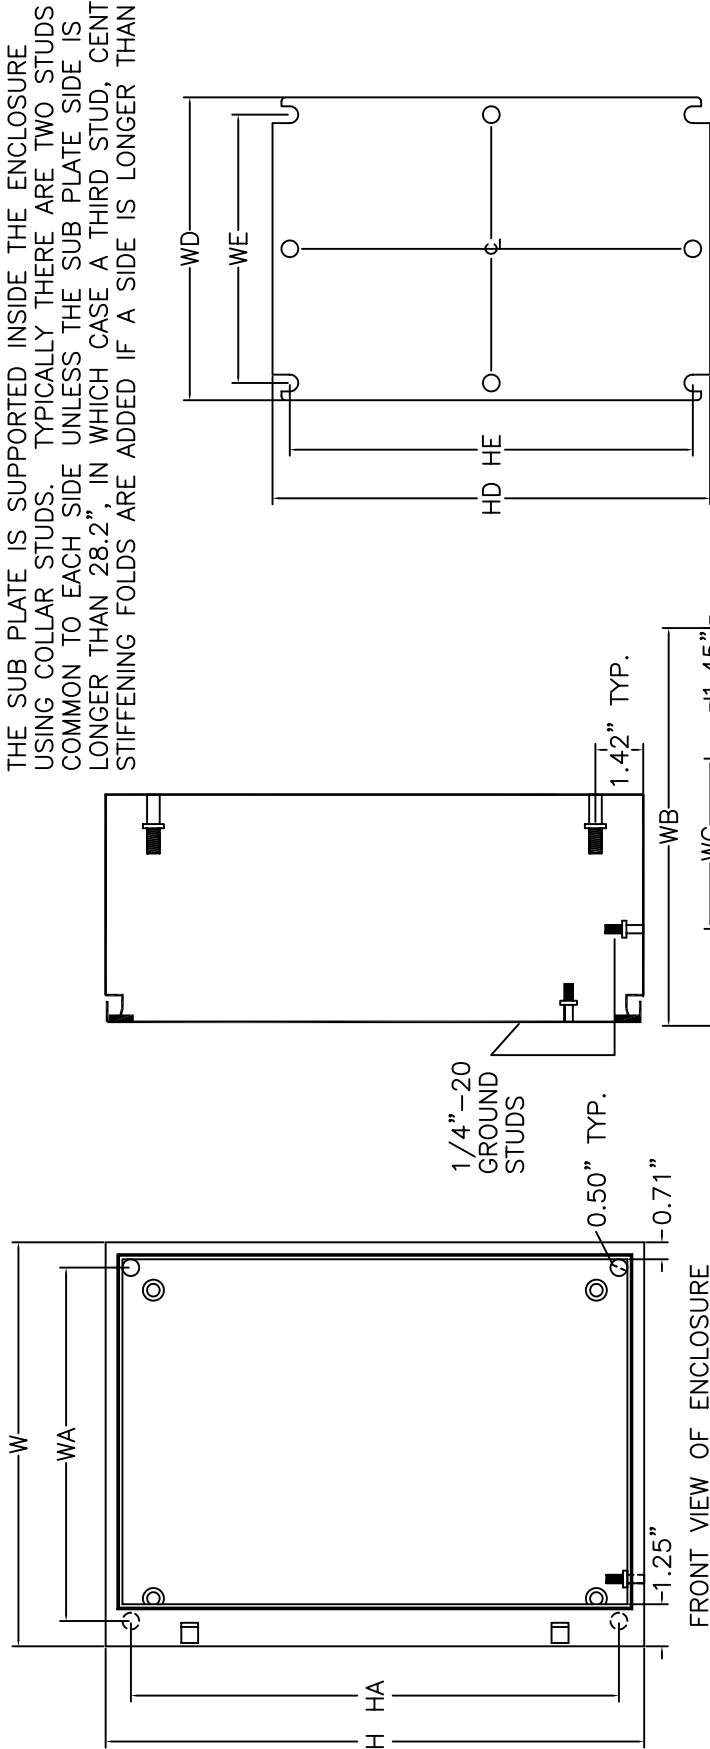

**Enclosure features:**

- Fabricated from 14 gauge steel with seam welds that are ground smooth
- Door is also fabricated from 14 gauge steel
- Door has concealed hinges and is held closed with one or more quarter turn latches
- Includes a removable 12 gauge steel sub plate
- Door gasket is seamless foam-in-place polyurethane
- Ground studs are included on both the door and enclosure body
- Enclosure is finished in ANSI-61 grey polyester powder coating over a phosphated surface
- Sub plate is finished in a white polyester powder coating over a phosphated surface

**Industry Standards:**

- NEMA 12 and 4
- CSA Type 12 and 4
- UL Type 12 and 4

**Approval:**

- CSA NRTL/C approved
- UL approved

THE SUB PLATE IS SUPPORTED INSIDE THE ENCLOSURE USING COLLAR STUDS. TYPICALLY THERE ARE TWO STUDS COMMON TO EACH SIDE UNLESS THE SUB PLATE SIDE IS LONGER THAN 28.2", IN WHICH CASE A THIRD STUD, CENTRED, IS ADDED. STIFFENING FOLDS ARE ADDED IF A SIDE IS LONGER THAN 22.2".

FRONT VIEW OF ENCLOSURE WITH DOOR REMOVED

0.25" X 0.75" GASKET INSIDE PERIMETER OF DOOR

SECTION Z-Z

NOTE 1: ALL GROUND STUDS AND COLLAR STUDS ARE SUPPLIED WITH NUTS AND WASHERS

VIEW OF DOOR REMOVED

ENCLOSURES WITH ONE OR THREE LATCHES WILL HAVE AT LEAST ONE LATCH CENTRED. ENCLOSURES WITH TWO OR THREE LATCHES WILL HAVE AT LEAST TWO LATCHES LOCATED AT A DISTANCE HF FROM THE TOP AND BOTTOM OF THE ENCLOSURE BODY.

A HORIZONTAL DOOR BAR AND TWO VERTICAL DOOR BARS ARE ADDED IF THE ENCLOSURE HEIGHT OR WIDTH IS GREATER THAN 36".

REV	DESCRIPTION	DATE	APPL
	<b>EDI</b>		
NEMA 12/4.4X WALL MOUNT ENCLOSURE WITH QUARTER TURN LATCHING			
MODEL NUMBER SERIES Q4			