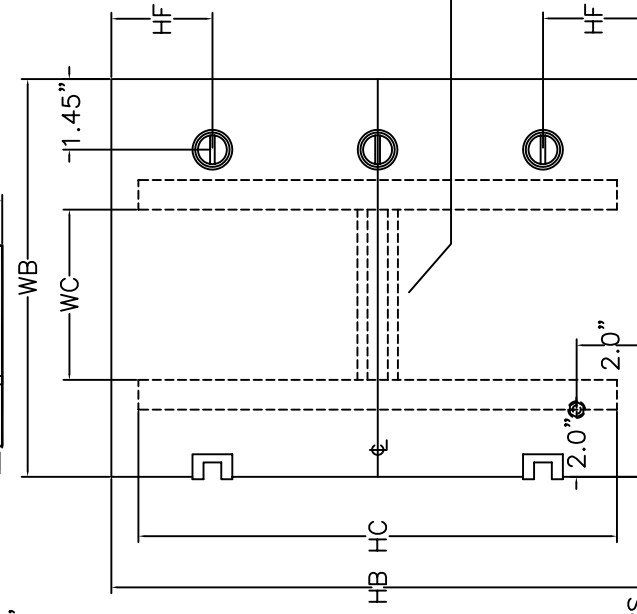

Industry Standards:

- NEMA 12 and 4
- CSA Type 12 and 4
- UL Type 12 and 4

Approval:

- CSA NRTL/C approved
- UL approved

THE SUB PLATE IS SUPPORTED INSIDE THE ENCLOSURE USING COLLAR STUDS. TYPICALLY THERE ARE TWO STUDS COMMON TO EACH SIDE UNLESS THE SUB PLATE SIDE IS LONGER THAN 28.2", IN WHICH CASE A THIRD STUD, CENTRED, IS ADDED. STIFFENING FOLDS ARE ADDED IF A SIDE IS LONGER THAN 22.2".

FRONT VIEW OF ENCLOSURE WITH DOOR REMOVED

0.25" X 0.75" GASKET INSIDE PERIMETER OF DOOR

SECTION Z-Z

NOTE 1: ALL GROUND STUDS AND COLLAR STUDS ARE SUPPLIED WITH NUTS AND WASHERS

1/4"-20 GROUND STUDS

VIEW OF DOOR REMOVED

0.6"

ENCLOSURES WITH ONE OR THREE LATCHES WILL HAVE AT LEAST ONE LATCH CENTRED. ENCLOSURES WITH TWO OR THREE LATCHES WILL HAVE AT LEAST TWO LATCHES LOCATED AT A DISTANCE HF FROM THE TOP AND BOTTOM OF THE ENCLOSURE BODY.