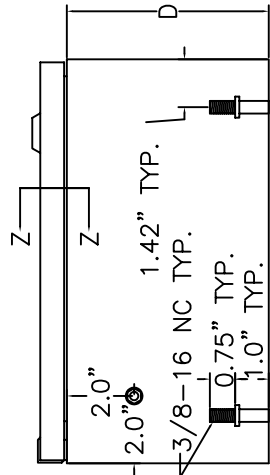

FRONT VIEW OF ENCLOSURE WITH DOOR REMOVED