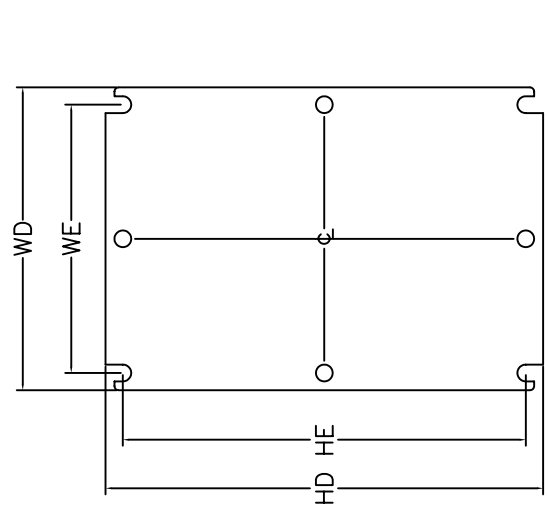

FRONT VIEW OF ENCLOSURE WITH DOOR REMOVED

SECTION Z-Z  
0.25" X 0.75" GASKET INSIDE PERIMETER OF DOOR

1/4"-20 GROUND STUDS

VIEW OF DOOR REMOVED

ENCLOSURES WITH ONE OR THREE LATCHES WILL HAVE AT LEAST ONE LATCH CENTRED. ENCLOSURES WITH TWO OR THREE LATCHES WILL HAVE AT LEAST TWO LATCHES LOCATED AT A DISTANCE HF FROM THE TOP AND BOTTOM OF THE ENCLOSURE BODY.