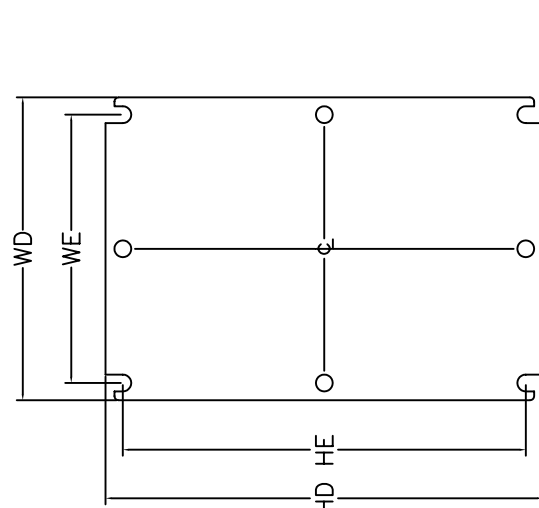

Industry Standards:

- NEMA 12 and 4
- CSA Type 12 and 4
- UL Type 12 and 4

Approval:

- CSA NRTL/C approved
- UL approved

THE SUB PLATE IS SUPPORTED INSIDE THE ENCLOSURE USING COLLAR STUDS. TYPICALLY THERE ARE TWO STUDS COMMON TO EACH SIDE UNLESS THE SUB PLATE SIDE IS LONGER THAN 28.2", IN WHICH CASE A THIRD STUD, CENTRED, IS ADDED. STIFFENING FOLDS ARE ADDED IF A SIDE IS LONGER THAN 22.2".

FRONT VIEW OF ENCLOSURE WITH DOOR REMOVED

0.25" X 0.75" GASKET INSIDE PERIMETER OF DOOR

SECTION Z-Z

NOTE 1: ALL GROUND STUDS AND COLLAR STUDS ARE SUPPLIED WITH NUTS AND WASHERS

1/4"-20 GROUND STUDS

VIEW OF DOOR REMOVED

0.6"

ENCLOSURES WITH ONE OR THREE LATCHES WILL HAVE AT LEAST ONE LATCH CENTRED. ENCLOSURES WITH TWO OR THREE LATCHES WILL HAVE AT LEAST TWO LATCHES LOCATED AT A DISTANCE HF FROM THE TOP AND BOTTOM OF THE ENCLOSURE BODY.