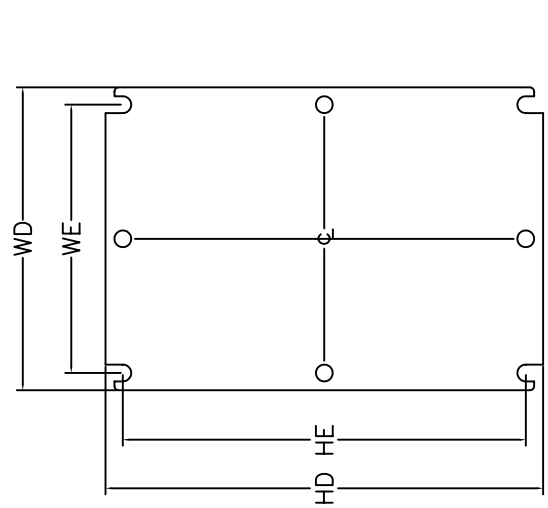

**Industry Standards:**

- NEMA 12 and 4
- CSA Type 12 and 4
- UL Type 12 and 4

**Approval:**

- CSA NRTL/C approved
- UL approved

THE SUB PLATE IS SUPPORTED INSIDE THE ENCLOSURE USING COLLAR STUDS. TYPICALLY THERE ARE TWO STUDS COMMON TO EACH SIDE UNLESS THE SUB PLATE SIDE IS LONGER THAN 28.2", IN WHICH CASE A THIRD STUD, CENTRED, IS ADDED. STIFFENING FOLDS ARE ADDED IF A SIDE IS LONGER THAN 22.2".

FRONT VIEW OF ENCLOSURE WITH DOOR REMOVED

0.25" X 0.75" GASKET INSIDE PERIMETER OF DOOR

SECTION Z-Z

NOTE 1: ALL GROUND STUDS AND COLLAR STUDS ARE SUPPLIED WITH NUTS AND WASHERS

VIEW OF DOOR REMOVED

ENCLOSURES WITH ONE OR THREE LATCHES WILL HAVE AT LEAST ONE LATCH CENTRED. ENCLOSURES WITH TWO OR THREE LATCHES WILL HAVE AT LEAST TWO LATCHES LOCATED AT A DISTANCE HF FROM THE TOP AND BOTTOM OF THE ENCLOSURE BODY.