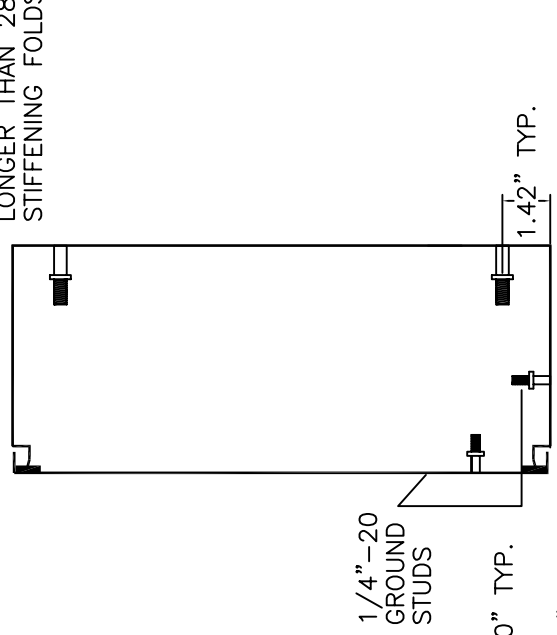

Enclosure features:

- Fabricated from 14 gauge steel with seam welds that are ground smooth
- Door is also fabricated from 14 gauge steel
- Door has concealed hinges and is held closed with one or more quarter turn latches
- Includes a removable 12 gauge steel sub plate
- Door gasket is seamless foam-in-place polyurethane
- Ground studs are included on both the door and enclosure body
- Enclosure is finished in ANSI-61 grey polyester powder coating over a phosphated surface
- Sub plate is finished in a white polyester powder coating over a phosphated surface

Industry Standards:

- NEMA 12 and 4
- CSA Type 12 and 4
- UL Type 12 and 4

Approval:

- CSA NRTL/C approved
- UL approved

THE SUB PLATE IS SUPPORTED INSIDE THE ENCLOSURE USING COLLAR STUDS. TYPICALLY THERE ARE TWO STUDS COMMON TO EACH SIDE UNLESS THE SUB PLATE SIDE IS LONGER THAN 28.2", IN WHICH CASE A THIRD STUD, CENTRED, IS ADDED. STIFFENING FOLDS ARE ADDED IF A SIDE IS LONGER THAN 22.2".

FRONT VIEW OF ENCLOSURE WITH DOOR REMOVED

0.25" X 0.75" GASKET INSIDE PERIMETER OF DOOR

SECTION Z-Z

NOTE 1: ALL GROUND STUDS AND COLLAR STUDS ARE SUPPLIED WITH NUTS AND WASHERS

VIEW OF DOOR REMOVED

ENCLOSURES WITH ONE OR THREE LATCHES WILL HAVE AT LEAST ONE LATCH CENTRED. ENCLOSURES WITH TWO OR THREE LATCHES WILL HAVE AT LEAST TWO LATCHES LOCATED AT A DISTANCE HF FROM THE TOP AND BOTTOM OF THE ENCLOSURE BODY.