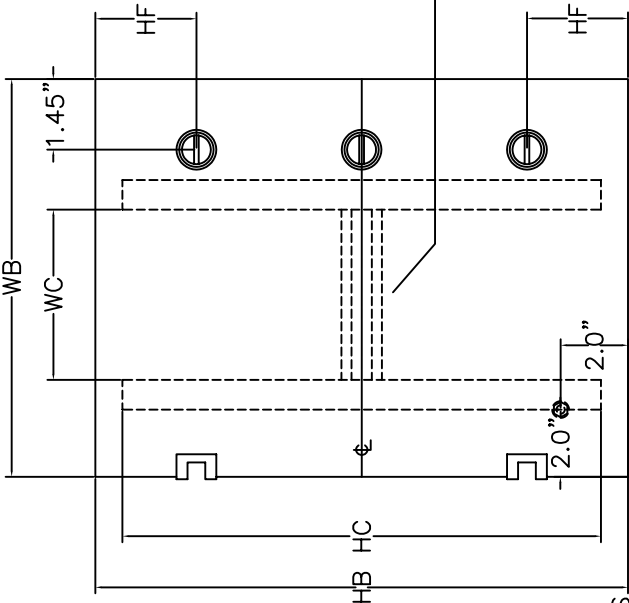

Industry Standards:

- NEMA 12 and 4
- CSA Type 12 and 4
- UL Type 12 and 4

Approval:

- CSA NRTL/C approved
- UL approved

THE SUB PLATE IS SUPPORTED INSIDE THE ENCLOSURE USING COLLAR STUDS. TYPICALLY THERE ARE TWO STUDS COMMON TO EACH SIDE UNLESS THE SUB PLATE SIDE IS LONGER THAN 28.2", IN WHICH CASE A THIRD STUD, CENTRED, IS ADDED. STIFFENING FOLDS ARE ADDED IF A SIDE IS LONGER THAN 22.2".

FRONT VIEW OF ENCLOSURE WITH DOOR REMOVED

0.25" X 0.75" GASKET INSIDE PERIMETER OF DOOR

SECTION Z-Z

NOTE 1: ALL GROUND STUDS AND COLLAR STUDS ARE SUPPLIED WITH NUTS AND WASHERS

VIEW OF DOOR REMOVED

ENCLOSURES WITH ONE OR THREE LATCHES WILL HAVE AT LEAST ONE LATCH CENTRED. ENCLOSURES WITH TWO OR THREE LATCHES WILL HAVE AT LEAST TWO LATCHES LOCATED AT A DISTANCE HF FROM THE TOP AND BOTTOM OF THE ENCLOSURE BODY.