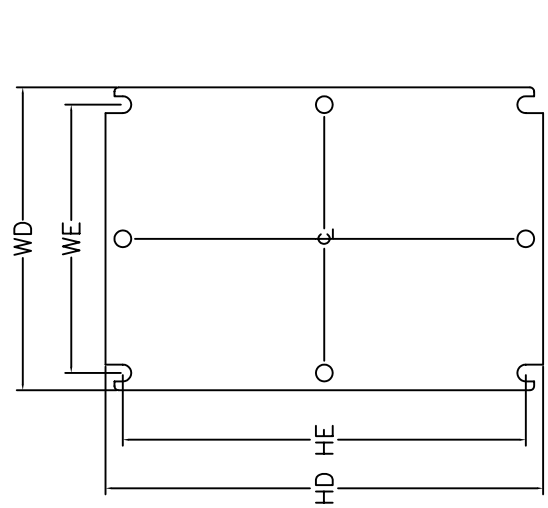

Industry Standards:

- NEMA 12 and 4
- CSA Type 12 and 4
- UL Type 12 and 4

Approval:

- CSA NRTL/C approved
- UL approved

THE SUB PLATE IS SUPPORTED INSIDE THE ENCLOSURE USING COLLAR STUDS. TYPICALLY THERE ARE TWO STUDS COMMON TO EACH SIDE UNLESS THE SUB PLATE SIDE IS LONGER THAN 28.2", IN WHICH CASE A THIRD STUD, CENTRED, IS ADDED. STIFFENING FOLDS ARE ADDED IF A SIDE IS LONGER THAN 22.2".

FRONT VIEW OF ENCLOSURE WITH DOOR REMOVED

0.25" X 0.75" GASKET INSIDE PERIMETER OF DOOR

SECTION Z-Z

NOTE 1: ALL GROUND STUDS AND COLLAR STUDS ARE SUPPLIED WITH NUTS AND WASHERS

VIEW OF DOOR REMOVED

ENCLOSURES WITH ONE OR THREE LATCHES WILL HAVE AT LEAST ONE LATCH CENTRED. ENCLOSURES WITH TWO OR THREE LATCHES WILL HAVE AT LEAST TWO LATCHES LOCATED AT A DISTANCE HF FROM THE TOP AND BOTTOM OF THE ENCLOSURE BODY.