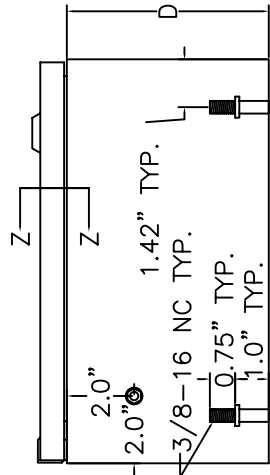

Industry Standards:

- NEMA 12 and 4
- CSA Type 12 and 4
- UL Type 12 and 4

Approval:

- CSA NRTL/C approved
- UL approved

THE SUB PLATE IS SUPPORTED INSIDE THE ENCLOSURE USING COLLAR STUDS. TYPICALLY THERE ARE TWO STUDS COMMON TO EACH SIDE UNLESS THE SUB PLATE SIDE IS LONGER THAN 28.2", IN WHICH CASE A THIRD STUD, CENTRED, IS ADDED. STIFFENING FOLDS ARE ADDED IF A SIDE IS LONGER THAN 22.2".

FRONT VIEW OF ENCLOSURE WITH DOOR REMOVED

SECTION Z-Z
0.25" X 0.75" GASKET INSIDE PERIMETER OF DOOR

NOTE 1: ALL GROUND STUDS AND COLLAR STUDS ARE SUPPLIED WITH NUTS AND WASHERS

1/4"-20 GROUND STUDS

VIEW OF DOOR REMOVED

0.6"

ENCLOSURES WITH ONE OR THREE LATCHES WILL HAVE AT LEAST ONE LATCH CENTRED. ENCLOSURES WITH TWO OR THREE LATCHES WILL HAVE AT LEAST TWO LATCHES LOCATED AT A DISTANCE HF FROM THE TOP AND BOTTOM OF THE ENCLOSURE BODY.