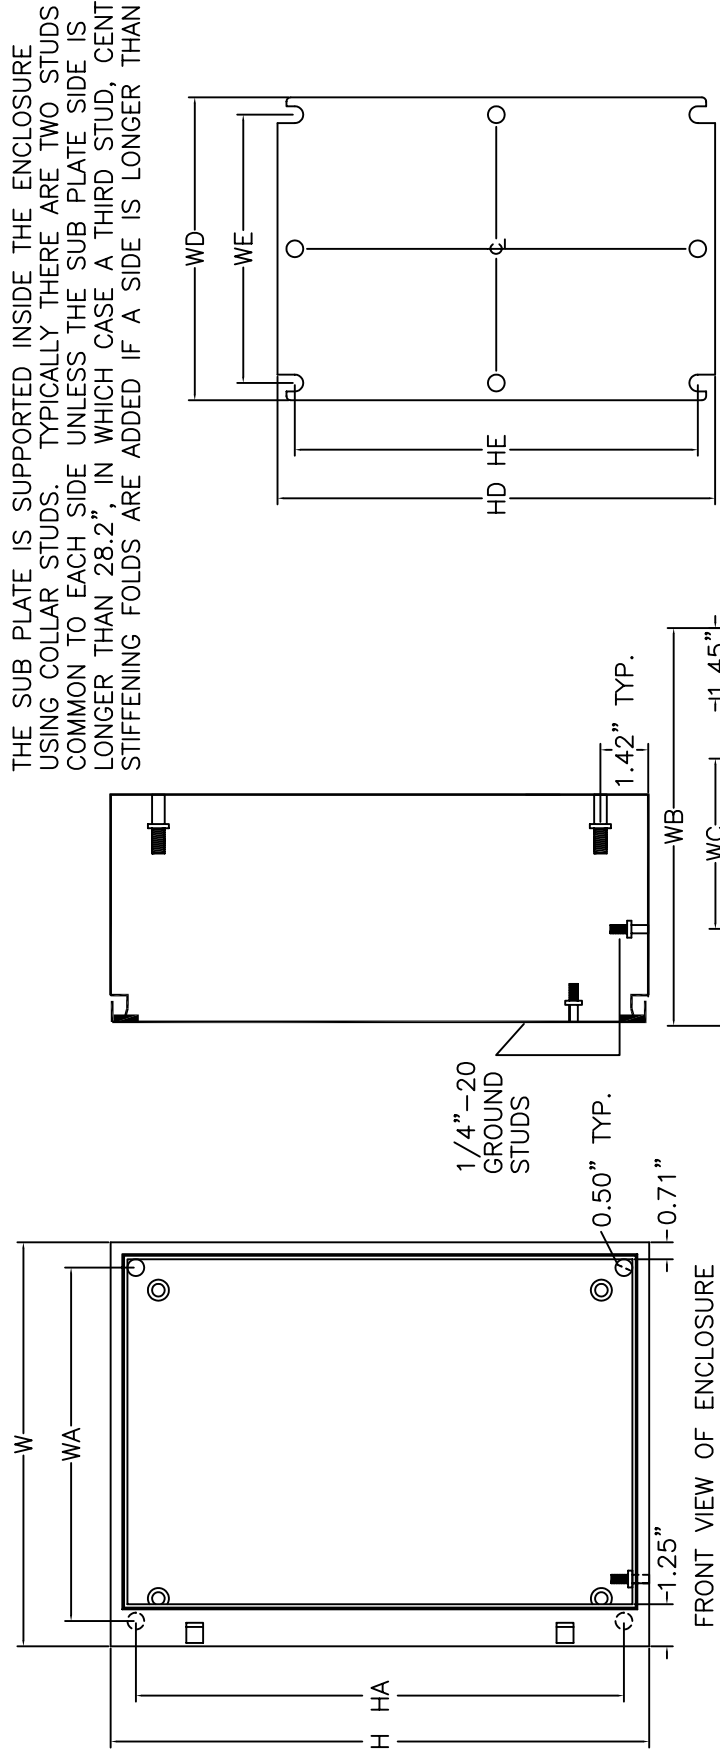

Enclosure features:

- Fabricated from 14 gauge steel with seam welds that are ground smooth
- Door is also fabricated from 14 gauge steel
- Door has concealed hinges and is held closed with one or more quarter turn latches
- Includes a removable 12 gauge steel sub plate
- Door gasket is seamless foam-in-place polyurethane
- Ground studs are included on both the door and enclosure body
- Enclosure is finished in ANSI-61 grey polyester powder coating over a phosphated surface
- Sub plate is finished in a white polyester powder coating over a phosphated surface

Industry Standards:

- NEMA 12 and 4
- CSA Type 12 and 4
- UL Type 12 and 4

Approval:

- CSA NRTL/C approved
- UL approved

THE SUB PLATE IS SUPPORTED INSIDE THE ENCLOSURE USING COLLAR STUDS. TYPICALLY THERE ARE TWO STUDS COMMON TO EACH SIDE UNLESS THE SUB PLATE SIDE IS LONGER THAN 28.2", IN WHICH CASE A THIRD STUD, CENTRED, IS ADDED. STIFFENING FOLDS ARE ADDED IF A SIDE IS LONGER THAN 22.2".

FRONT VIEW OF ENCLOSURE WITH DOOR REMOVED

0.25" X 0.75" GASKET INSIDE PERIMETER OF DOOR

SECTION Z-Z

NOTE 1: ALL GROUND STUDS AND COLLAR STUDS ARE SUPPLIED WITH NUTS AND WASHERS

VIEW OF DOOR REMOVED

ENCLOSURES WITH ONE OR THREE LATCHES WILL HAVE AT LEAST ONE LATCH CENTRED. ENCLOSURES WITH TWO OR THREE LATCHES WILL HAVE AT LEAST TWO LATCHES LOCATED AT A DISTANCE HF FROM THE TOP AND BOTTOM OF THE ENCLOSURE BODY.