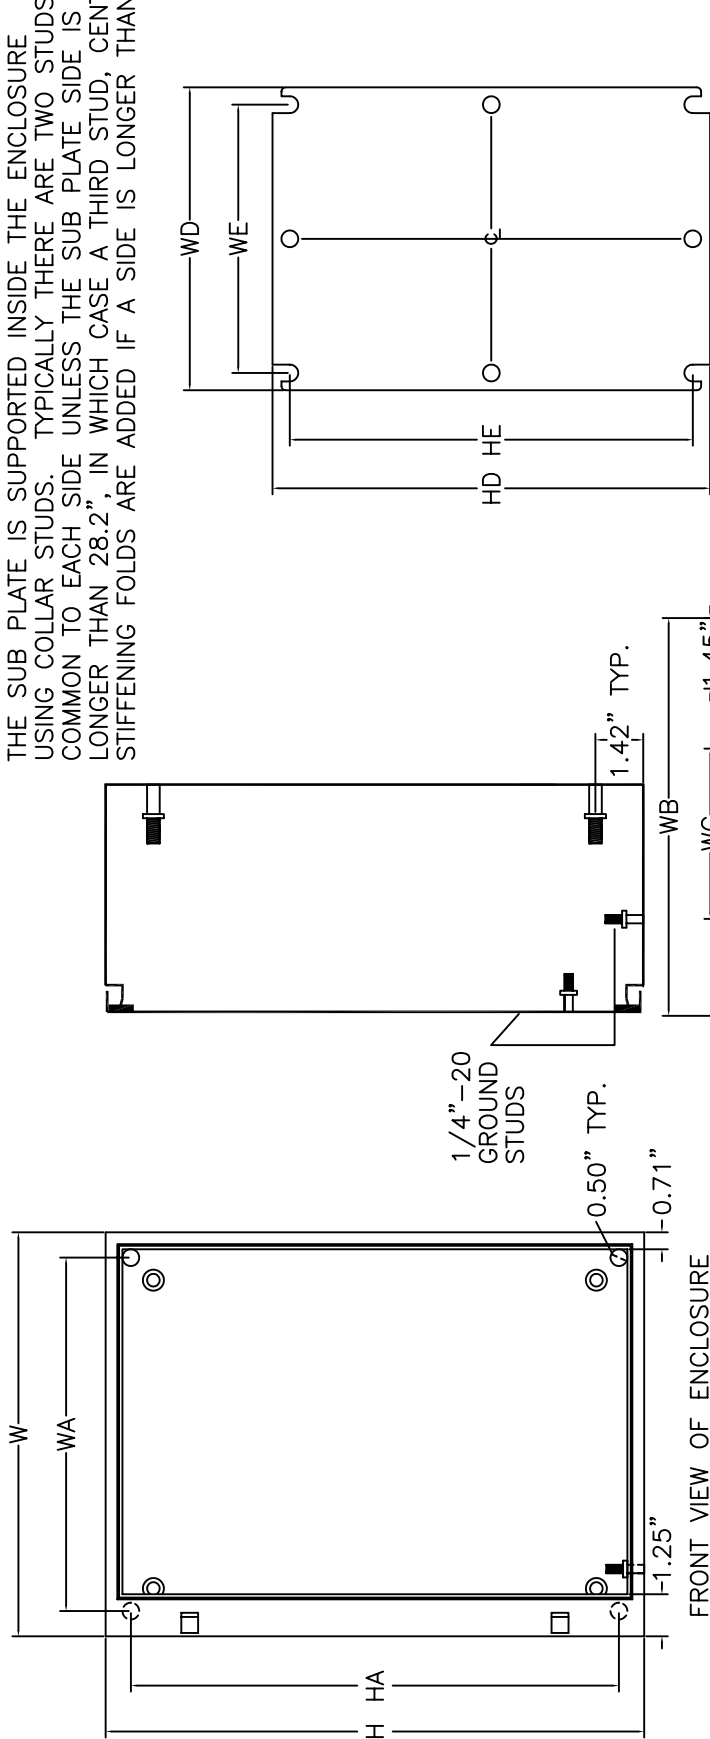

Enclosure features:

- Fabricated from 14 gauge steel with seam welds that are ground smooth
- Door is also fabricated from 14 gauge steel
- Door has concealed hinges and is held closed with one or more quarter turn latches
- Includes a removable 12 gauge steel sub plate
- Door gasket is seamless foam-in-place polyurethane
- Ground studs are included on both the door and enclosure body
- Enclosure is finished in ANSI-61 grey polyester powder coating over a phosphated surface
- Sub plate is finished in a white polyester powder coating over a phosphated surface

Industry Standards:

- NEMA 12 and 4
- CSA Type 12 and 4
- UL Type 12 and 4

Approval:

- CSA NRTL/C approved
- UL approved

THE SUB PLATE IS SUPPORTED INSIDE THE ENCLOSURE USING COLLAR STUDS. TYPICALLY THERE ARE TWO STUDS COMMON TO EACH SIDE UNLESS THE SUB PLATE SIDE IS LONGER THAN 28.2", IN WHICH CASE A THIRD STUD, CENTRED, IS ADDED. STIFFENING FOLDS ARE ADDED IF A SIDE IS LONGER THAN 22.2".

FRONT VIEW OF ENCLOSURE WITH DOOR REMOVED

SECTION Z-Z
0.25" X 0.75" GASKET INSIDE PERIMETER OF DOOR

NOTE 1: ALL GROUND STUDS AND COLLAR STUDS ARE SUPPLIED WITH NUTS AND WASHERS

1/4"-20 GROUND STUDS

VIEW OF DOOR REMOVED

0.6"

ENCLOSURES WITH ONE OR THREE LATCHES WILL HAVE AT LEAST ONE LATCH CENTRED. ENCLOSURES WITH TWO OR THREE LATCHES WILL HAVE AT LEAST TWO LATCHES LOCATED AT A DISTANCE HF FROM THE TOP AND BOTTOM OF THE ENCLOSURE BODY.