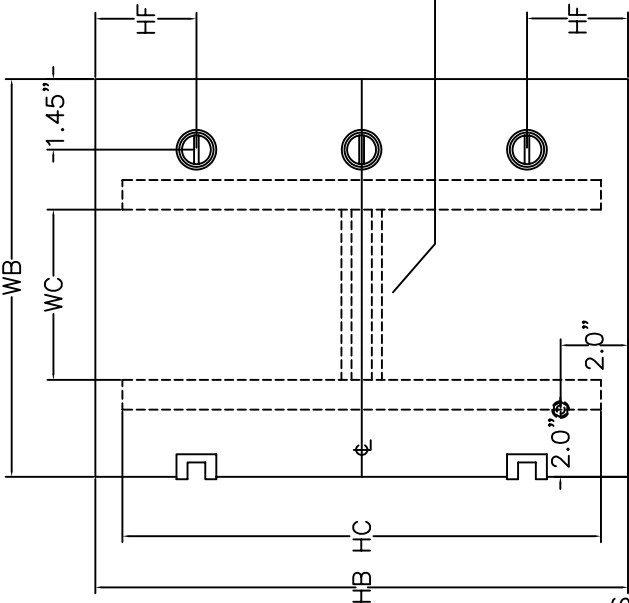

Industry Standards:

- NEMA 12 and 4
- CSA Type 12 and 4
- UL Type 12 and 4

Approval:

- CSA NRTL/C approved
- UL approved

THE SUB PLATE IS SUPPORTED INSIDE THE ENCLOSURE USING COLLAR STUDS. TYPICALLY THERE ARE TWO STUDS COMMON TO EACH SIDE UNLESS THE SUB PLATE SIDE IS LONGER THAN 28.2", IN WHICH CASE A THIRD STUD, CENTRED, IS ADDED. STIFFENING FOLDS ARE ADDED IF A SIDE IS LONGER THAN 22.2".

FRONT VIEW OF ENCLOSURE WITH DOOR REMOVED

SECTION Z-Z
0.25" X 0.75" GASKET INSIDE PERIMETER OF DOOR

NOTE 1: ALL GROUND STUDS AND COLLAR STUDS ARE SUPPLIED WITH NUTS AND WASHERS

1/4"-20 GROUND STUDS

VIEW OF DOOR REMOVED

0.6"

ENCLOSURES WITH ONE OR THREE LATCHES WILL HAVE AT LEAST ONE LATCH CENTRED. ENCLOSURES WITH TWO OR THREE LATCHES WILL HAVE AT LEAST TWO LATCHES LOCATED AT A DISTANCE HF FROM THE TOP AND BOTTOM OF THE ENCLOSURE BODY.