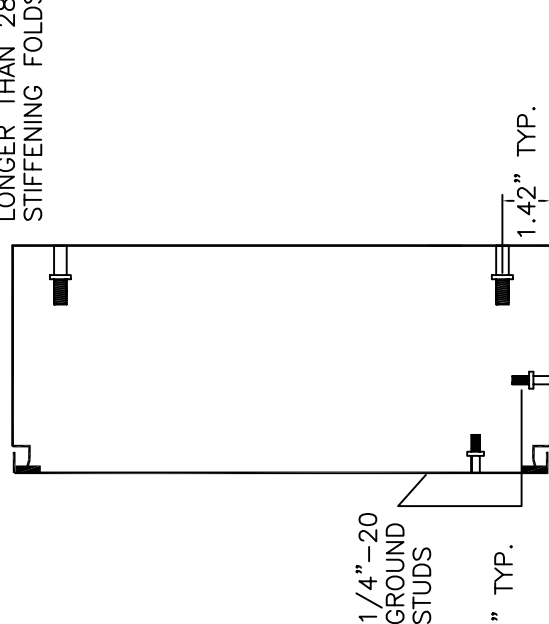

Enclosure features:

- Fabricated from 14 gauge steel with seam welds that are ground smooth
- Door is also fabricated from 14 gauge steel
- Door has concealed hinges and is held closed with one or more quarter turn latches
- Includes a removable 12 gauge steel sub plate
- Door gasket is seamless foam-in-place polyurethane
- Ground studs are included on both the door and enclosure body
- Enclosure is finished in ANSI-61 grey polyester powder coating over a phosphated surface
- Sub plate is finished in a white polyester powder coating over a phosphated surface

Industry Standards:

- NEMA 12 and 4
- CSA Type 12 and 4
- UL Type 12 and 4

Approval:

- CSA NRTL/C approved
- UL approved

THE SUB PLATE IS SUPPORTED INSIDE THE ENCLOSURE USING COLLAR STUDS. TYPICALLY THERE ARE TWO STUDS COMMON TO EACH SIDE UNLESS THE SUB PLATE SIDE IS LONGER THAN 28.2", IN WHICH CASE A THIRD STUD, CENTRED, IS ADDED. STIFFENING FOLDS ARE ADDED IF A SIDE IS LONGER THAN 22.2".

FRONT VIEW OF ENCLOSURE WITH DOOR REMOVED

SECTION Z-Z
0.25" X 0.75" GASKET INSIDE PERIMETER OF DOOR

NOTE 1: ALL GROUND STUDS AND COLLAR STUDS ARE SUPPLIED WITH NUTS AND WASHERS

1/4"-20 GROUND STUDS

VIEW OF DOOR REMOVED