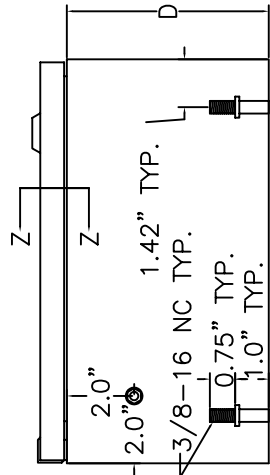

Industry Standards:

- NEMA 12 and 4
- CSA Type 12 and 4
- UL Type 12 and 4

Approval:

- CSA NRTL/C approved
- UL approved

THE SUB PLATE IS SUPPORTED INSIDE THE ENCLOSURE USING COLLAR STUDS. TYPICALLY THERE ARE TWO STUDS COMMON TO EACH SIDE UNLESS THE SUB PLATE SIDE IS LONGER THAN 28.2", IN WHICH CASE A THIRD STUD, CENTRED, IS ADDED. STIFFENING FOLDS ARE ADDED IF A SIDE IS LONGER THAN 22.2".

FRONT VIEW OF ENCLOSURE WITH DOOR REMOVED

0.25" X 0.75" GASKET INSIDE PERIMETER OF DOOR

SECTION Z-Z

NOTE 1: ALL GROUND STUDS AND COLLAR STUDS ARE SUPPLIED WITH NUTS AND WASHERS

VIEW OF DOOR REMOVED

ENCLOSURES WITH ONE OR THREE LATCHES WILL HAVE AT LEAST ONE LATCH CENTRED. ENCLOSURES WITH TWO OR THREE LATCHES WILL HAVE AT LEAST TWO LATCHES LOCATED AT A DISTANCE HF FROM THE TOP AND BOTTOM OF THE ENCLOSURE BODY.