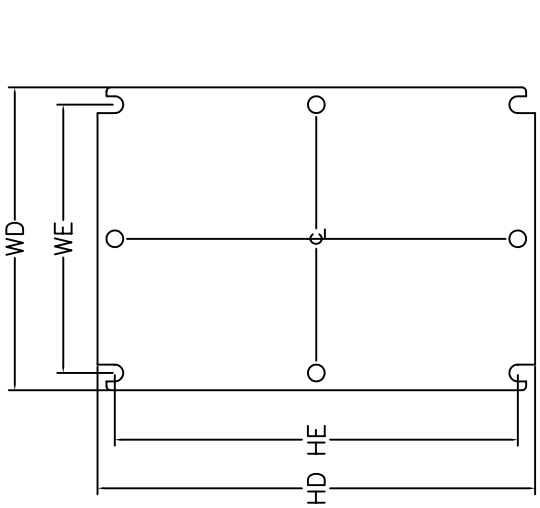

Industry Standards:

- NEMA 12 and 4
- CSA Type 12 and 4
- UL Type 12 and 4

Approval:

- CSA NRTL/C approved
- UL approved

THE SUB PLATE IS SUPPORTED INSIDE THE ENCLOSURE USING COLLAR STUDS. TYPICALLY THERE ARE TWO STUDS COMMON TO EACH SIDE UNLESS THE SUB PLATE SIDE IS LONGER THAN 28.2", IN WHICH CASE A THIRD STUD, CENTRED, IS ADDED. STIFFENING FOLDS ARE ADDED IF A SIDE IS LONGER THAN 22.2".

FRONT VIEW OF ENCLOSURE WITH DOOR REMOVED

SECTION Z-Z
0.25" X 0.75" GASKET INSIDE PERIMETER OF DOOR

NOTE 1: ALL GROUND STUDS AND COLLAR STUDS ARE SUPPLIED WITH NUTS AND WASHERS

1/4"-20 GROUND STUDS

VIEW OF DOOR REMOVED

0.6"

ENCLOSURES WITH ONE OR THREE LATCHES WILL HAVE AT LEAST ONE LATCH CENTRED. ENCLOSURES WITH TWO OR THREE LATCHES WILL HAVE AT LEAST TWO LATCHES LOCATED AT A DISTANCE HF FROM THE TOP AND BOTTOM OF THE ENCLOSURE BODY.