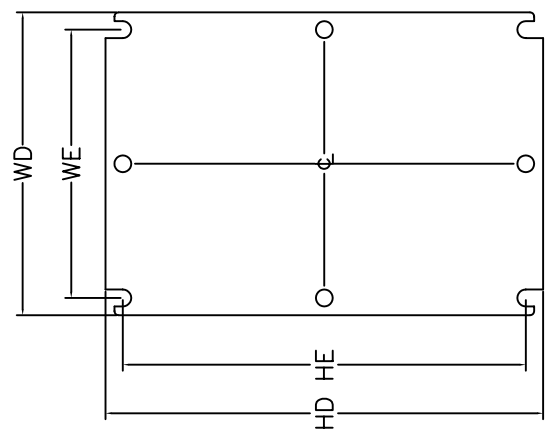

### **Approval:**

- CSA NRTL/C approved
- UL approved

1-877-EDIRECT (334-7328)  
ENCLOSURES DIRECT INC.

FAX: (613) 723-4479  
sales@buyedi.com

THE SUB PLATE IS SUPPORTED INSIDE THE ENCLOSURE USING COLLAR STUDS. TYPICALLY THERE ARE TWO STUDS COMMON TO EACH SIDE UNLESS THE SUB PLATE SIDE IS LONGER THAN 28.2", IN WHICH CASE A THIRD STUD, CENTRED, IS ADDED. STIFFENING FOLDS ARE ADDED IF A SIDE IS LONGER THAN 22.2".

0.25" X 0.75" GASKET INSIDE PERIMETER OF DOOR

SECTION Z-Z

NOTE 1: ALL GROUND STUDS AND COLLAR STUDS ARE SUPPLIED WITH NUTS AND WASHERS

ENCLOSURES WITH A HEIGHT OF 20" OR LESS HAVE ONE LATCH CENTRED. ENCLOSURES WITH A HEIGHT GREATER THAN 20" HAVE TWO LATCHES LOCATED AT A DISTANCE HF FROM THE TOP AND BOTTOM OF THE ENCLOSURE BODY.