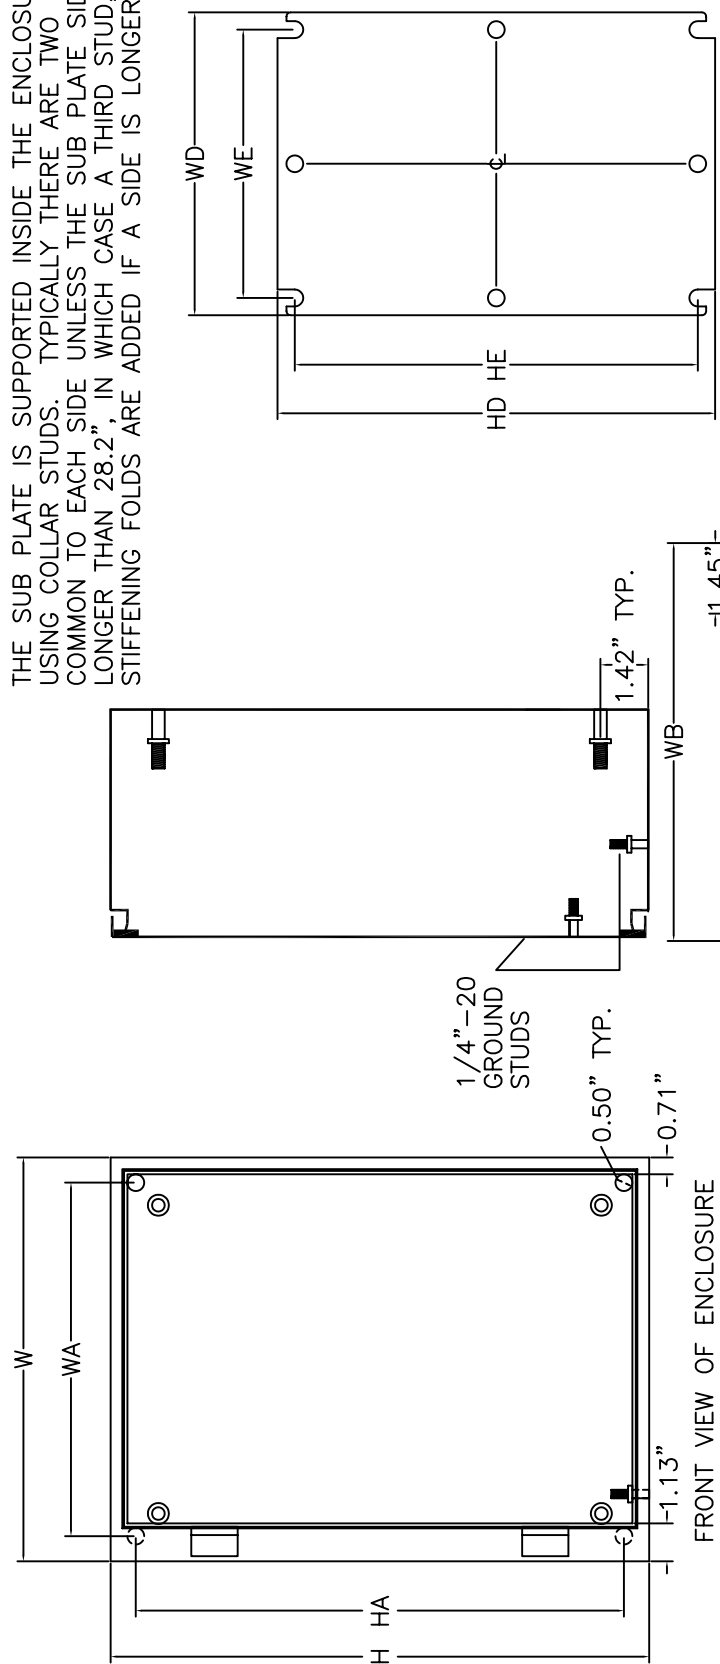

Enclosure features:

- Fabricated from 14 gauge 304 stainless steel with seam welds that are ground smooth
- Door is also fabricated from 14 gauge 304 stainless steel
- Door has concealed hinges and is held closed with one or more quarter turn latches
- Includes a removable 12 gauge steel sub plate
- Door gasket is 1/4" x 3/4" Poron minimizing compression set
- Ground studs are included on both the door and enclosure body
- Enclosure exterior is polished to a #4 finish
- Sub plate is finished in a white polyester powder coating over a phosphated surface

Industry Standards:

- NEMA 4X
- CSA Type 4X
- UL Type 4X

1-877-EDIRECT (334-7328)
ENCLOSURES DIRECT INC.

FAX: (613) 723-4479
sales@buyedi.com

THE SUB PLATE IS SUPPORTED INSIDE THE ENCLOSURE USING COLLAR STUDS. TYPICALLY THERE ARE TWO STUDS COMMON TO EACH SIDE UNLESS THE SUB PLATE SIDE IS LONGER THAN 28.2", IN WHICH CASE A THIRD STUD, CENTRED, IS ADDED. STIFFENING FOLDS ARE ADDED IF A SIDE IS LONGER THAN 22.2".

ENCLOSURES WITH A HEIGHT OF 20" OR LESS HAVE ONE LATCH CENTRED. ENCLOSURES WITH A HEIGHT GREATER THAN 20" HAVE TWO LATCHES LOCATED AT A DISTANCE HF FROM THE TOP AND BOTTOM OF THE ENCLOSURE BODY.

SECTION Z-Z