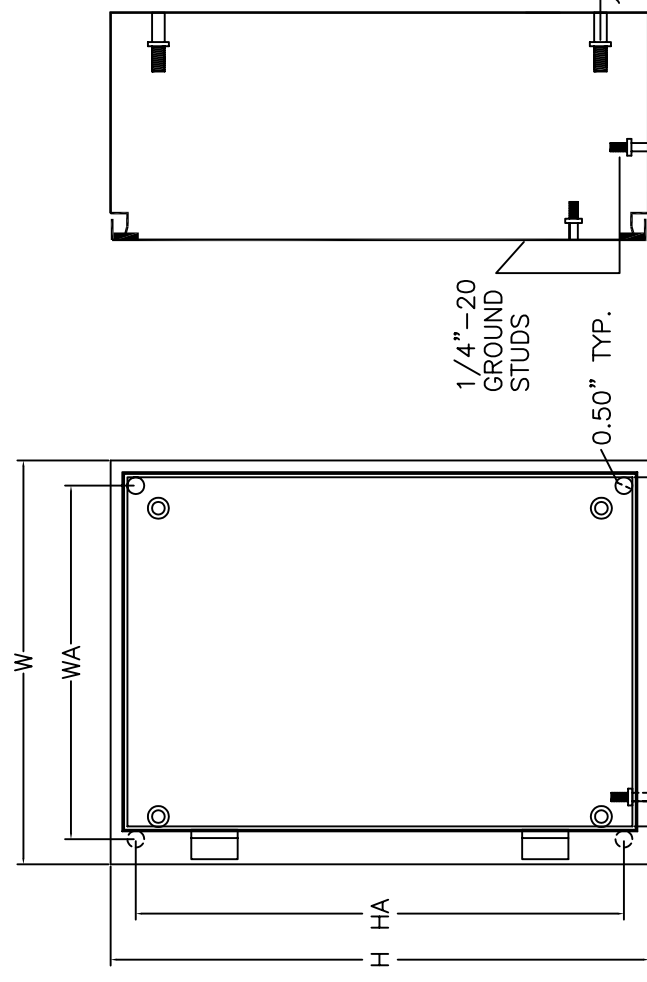

### **Approval:**

- CSA NRTL/C approved
- UL approved

1-877-EDIRECT (334-7328)  
ENCLOSURES DIRECT INC.

FAX: (613) 723-4479  
sales@buyedi.com

THE SUB PLATE IS SUPPORTED INSIDE THE ENCLOSURE USING COLLAR STUDS. TYPICALLY THERE ARE TWO STUDS COMMON TO EACH SIDE UNLESS THE SUB PLATE SIDE IS LONGER THAN 28.2", IN WHICH CASE A THIRD STUD, CENTRED, IS ADDED. STIFFENING FOLDS ARE ADDED IF A SIDE IS LONGER THAN 22.2".

0.25" X 0.75" GASKET INSIDE PERIMETER OF DOOR

SECTION Z-Z

NOTE 1: ALL GROUND STUDS AND COLLAR STUDS ARE SUPPLIED WITH NUTS AND WASHERS

ENCLOSURES WITH A HEIGHT OF 20" OR LESS HAVE ONE LATCH CENTRED. ENCLOSURES WITH A HEIGHT GREATER THAN 20" HAVE TWO LATCHES LOCATED AT A DISTANCE HF FROM THE TOP AND BOTTOM OF THE ENCLOSURE BODY.