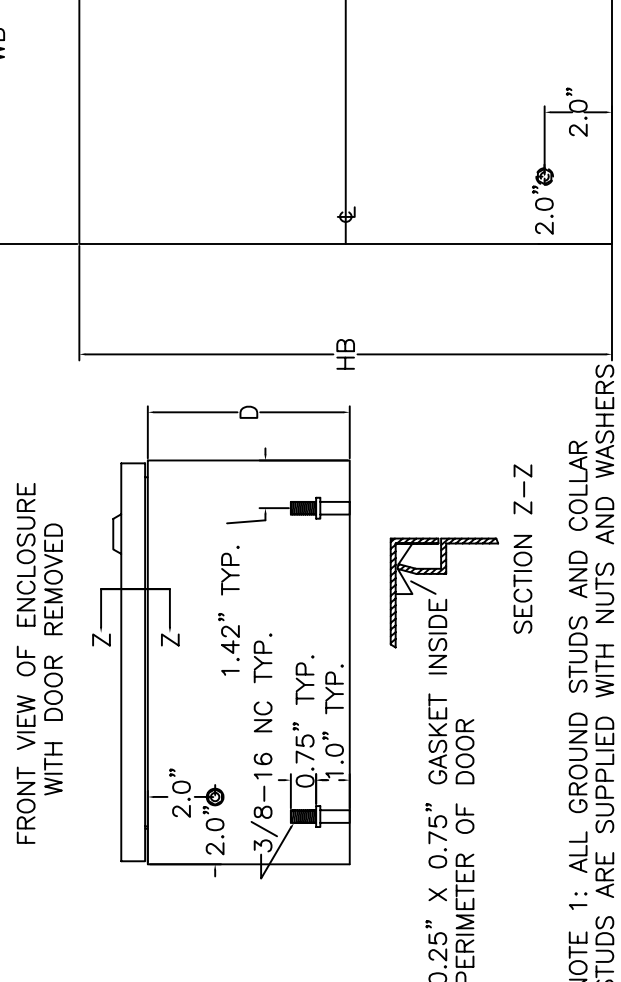

### **Approval:**

- CSA NRTL/C approved
- UL approved

1-877-EDIRECT (334-7328)  
ENCLOSURES DIRECT INC.

FAX: (613) 723-4479  
sales@buyedi.com

THE SUB PLATE IS SUPPORTED INSIDE THE ENCLOSURE USING COLLAR STUDS. TYPICALLY THERE ARE TWO STUDS COMMON TO EACH SIDE UNLESS THE SUB PLATE SIDE IS LONGER THAN 28.2", IN WHICH CASE A THIRD STUD, CENTRED, IS ADDED. STIFFENING FOLDS ARE ADDED IF A SIDE IS LONGER THAN 22.2".